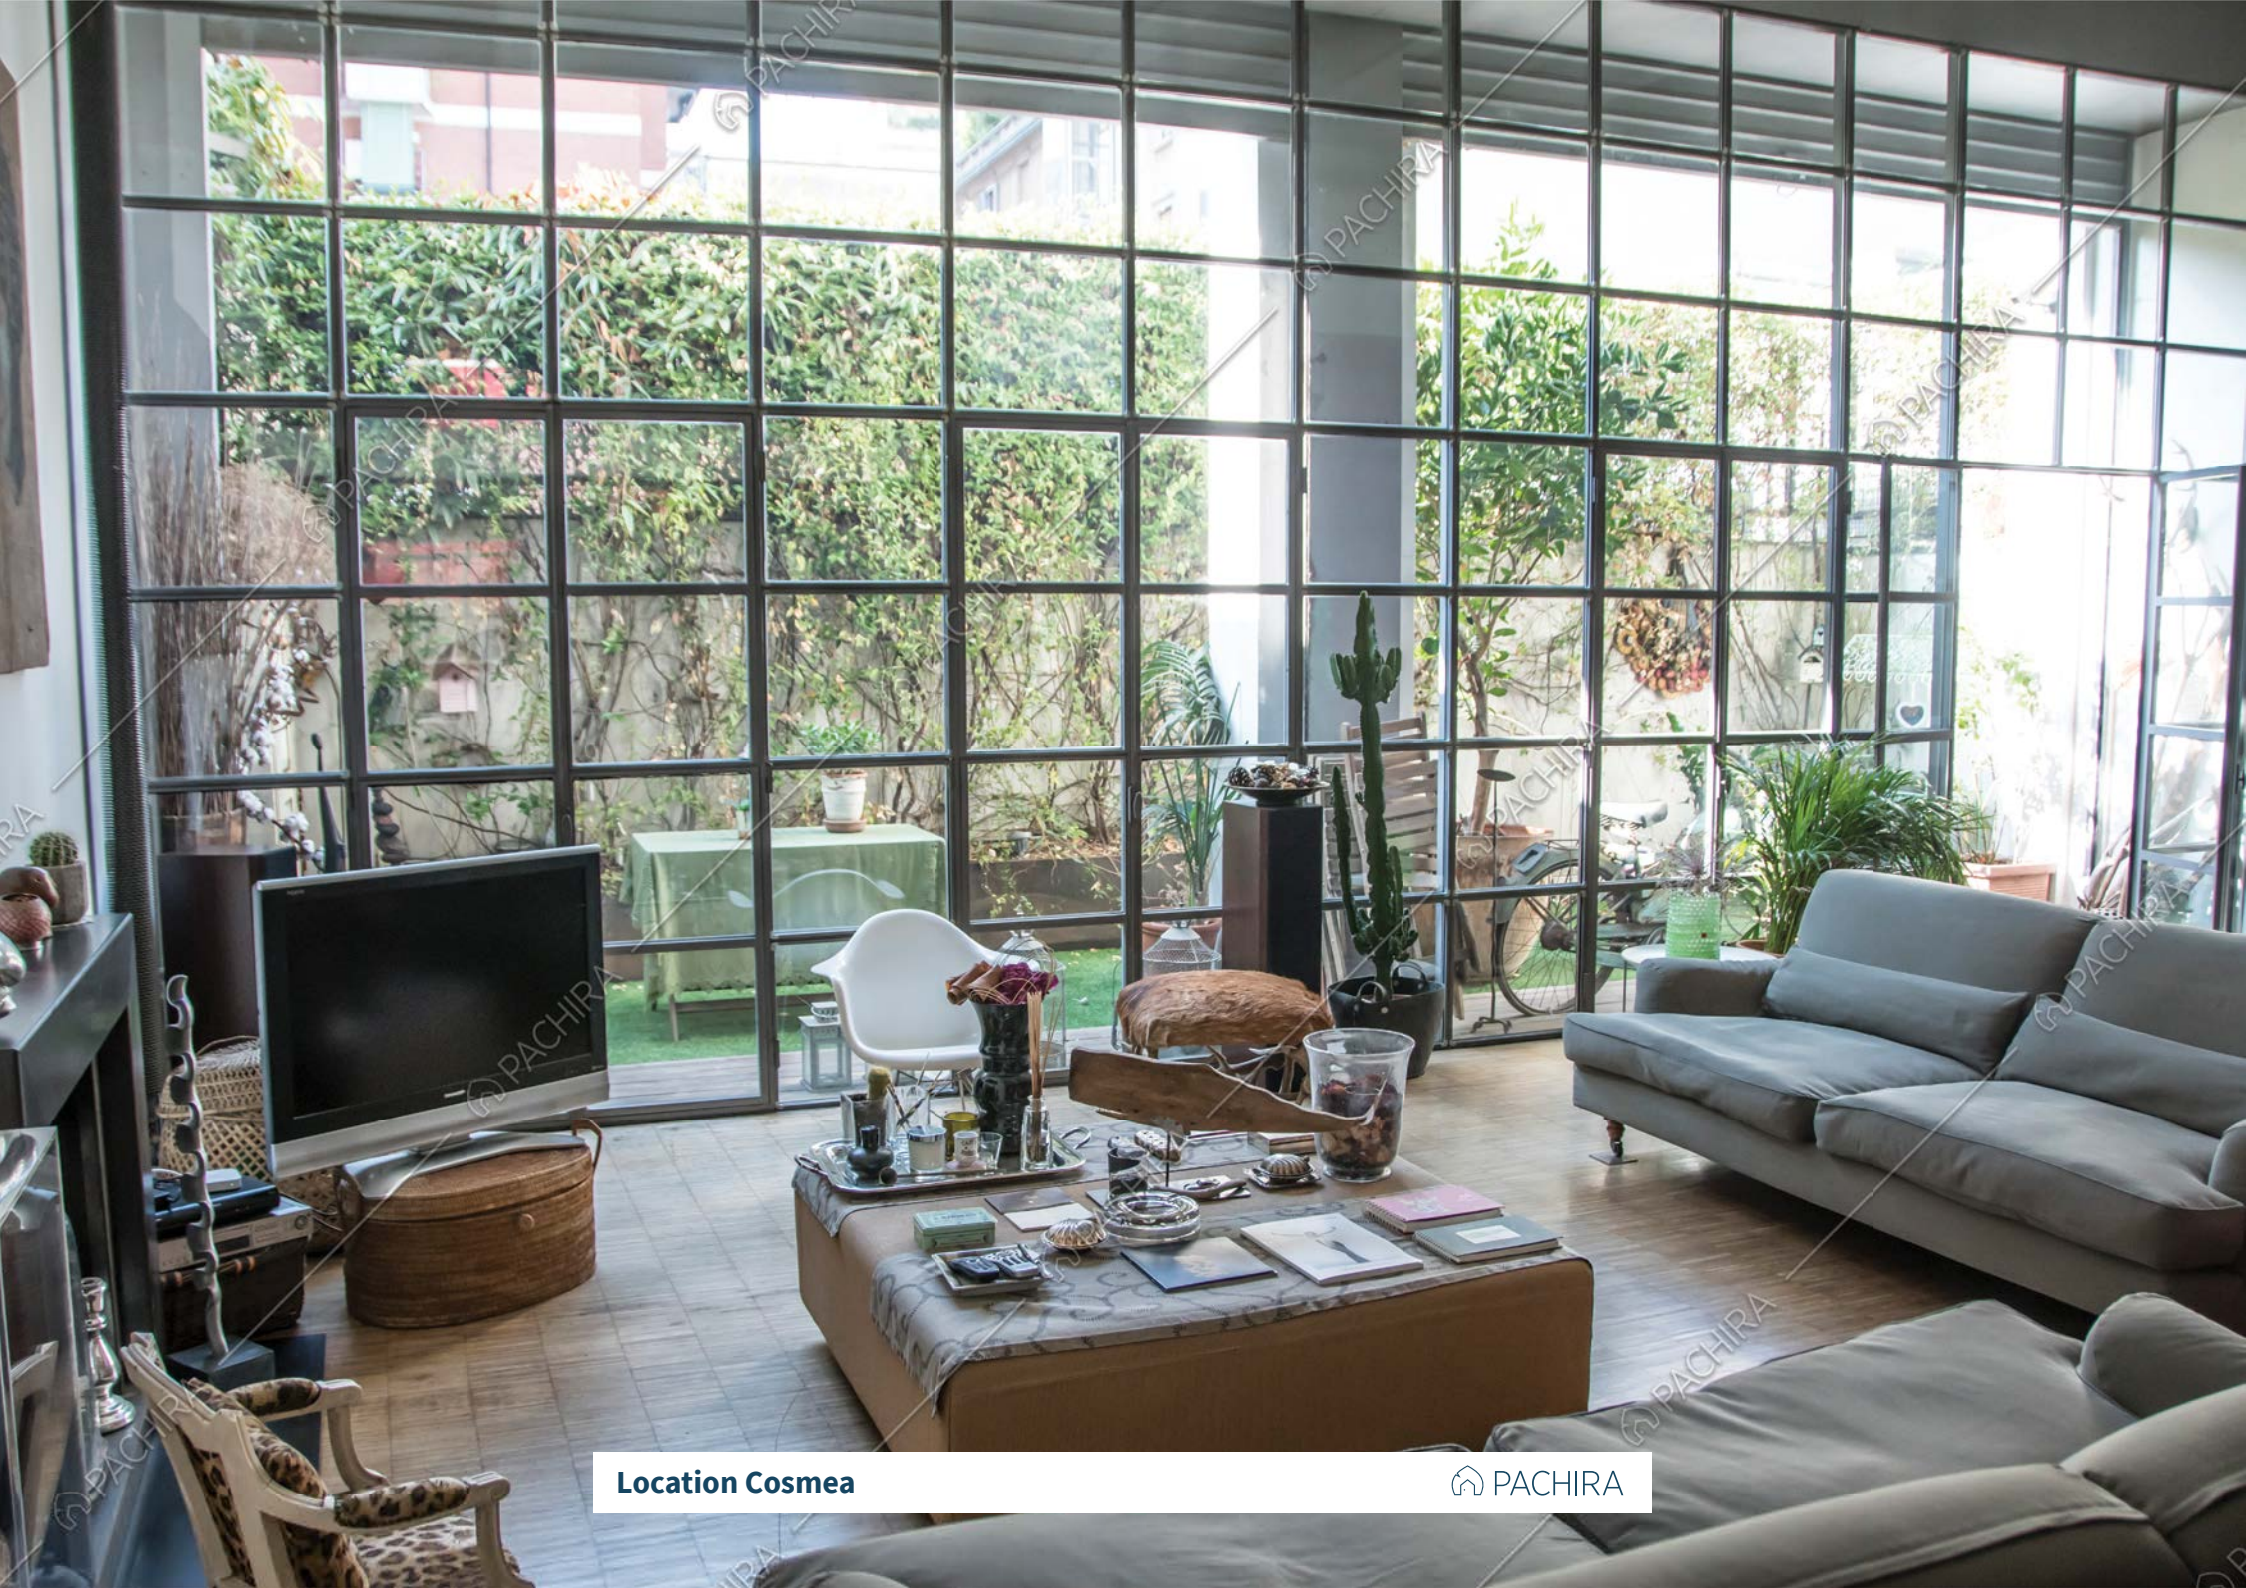

Location Cosmea Loft

Note:

 PACHIRA

Via Mecenate 76/4A, 20138 Milano
Tel/Fax 02 36582483
P.IVA e C.F. 08507920968
www.locationpachira.it
info@pachira.it

Location Cosmea

Location Cosmea  PACHIRA

Location Cosmea  PACHIRA