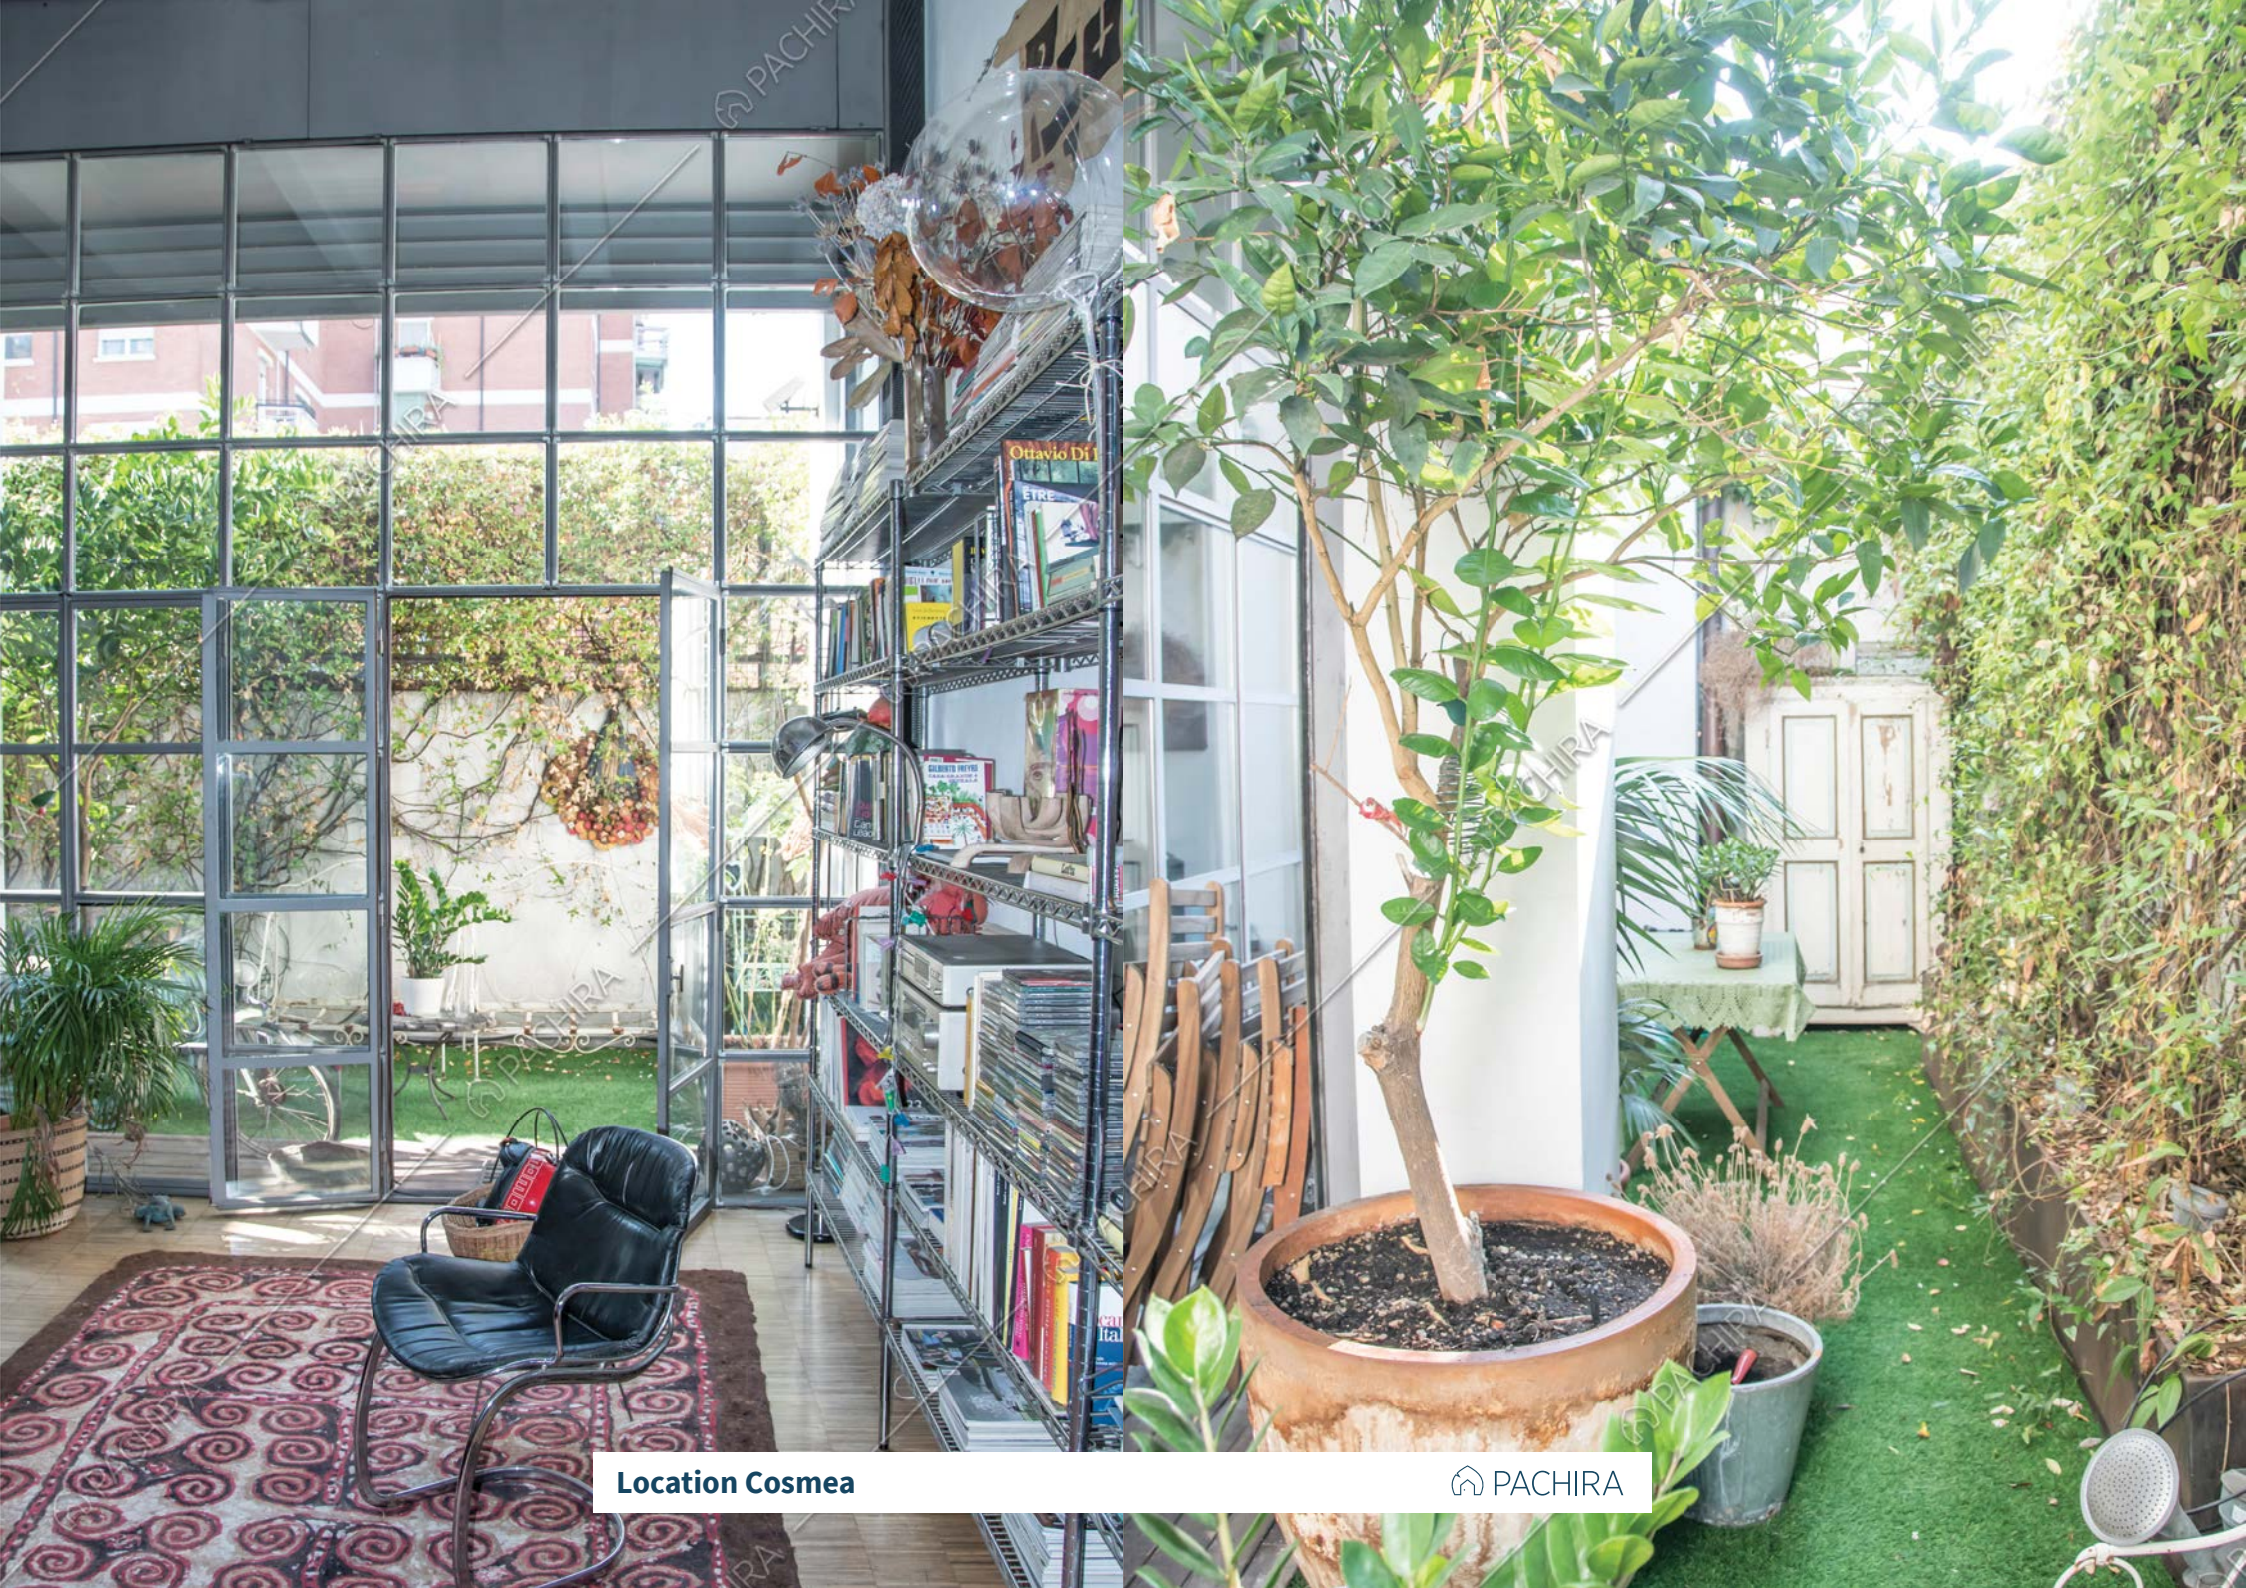

Location Cosmea