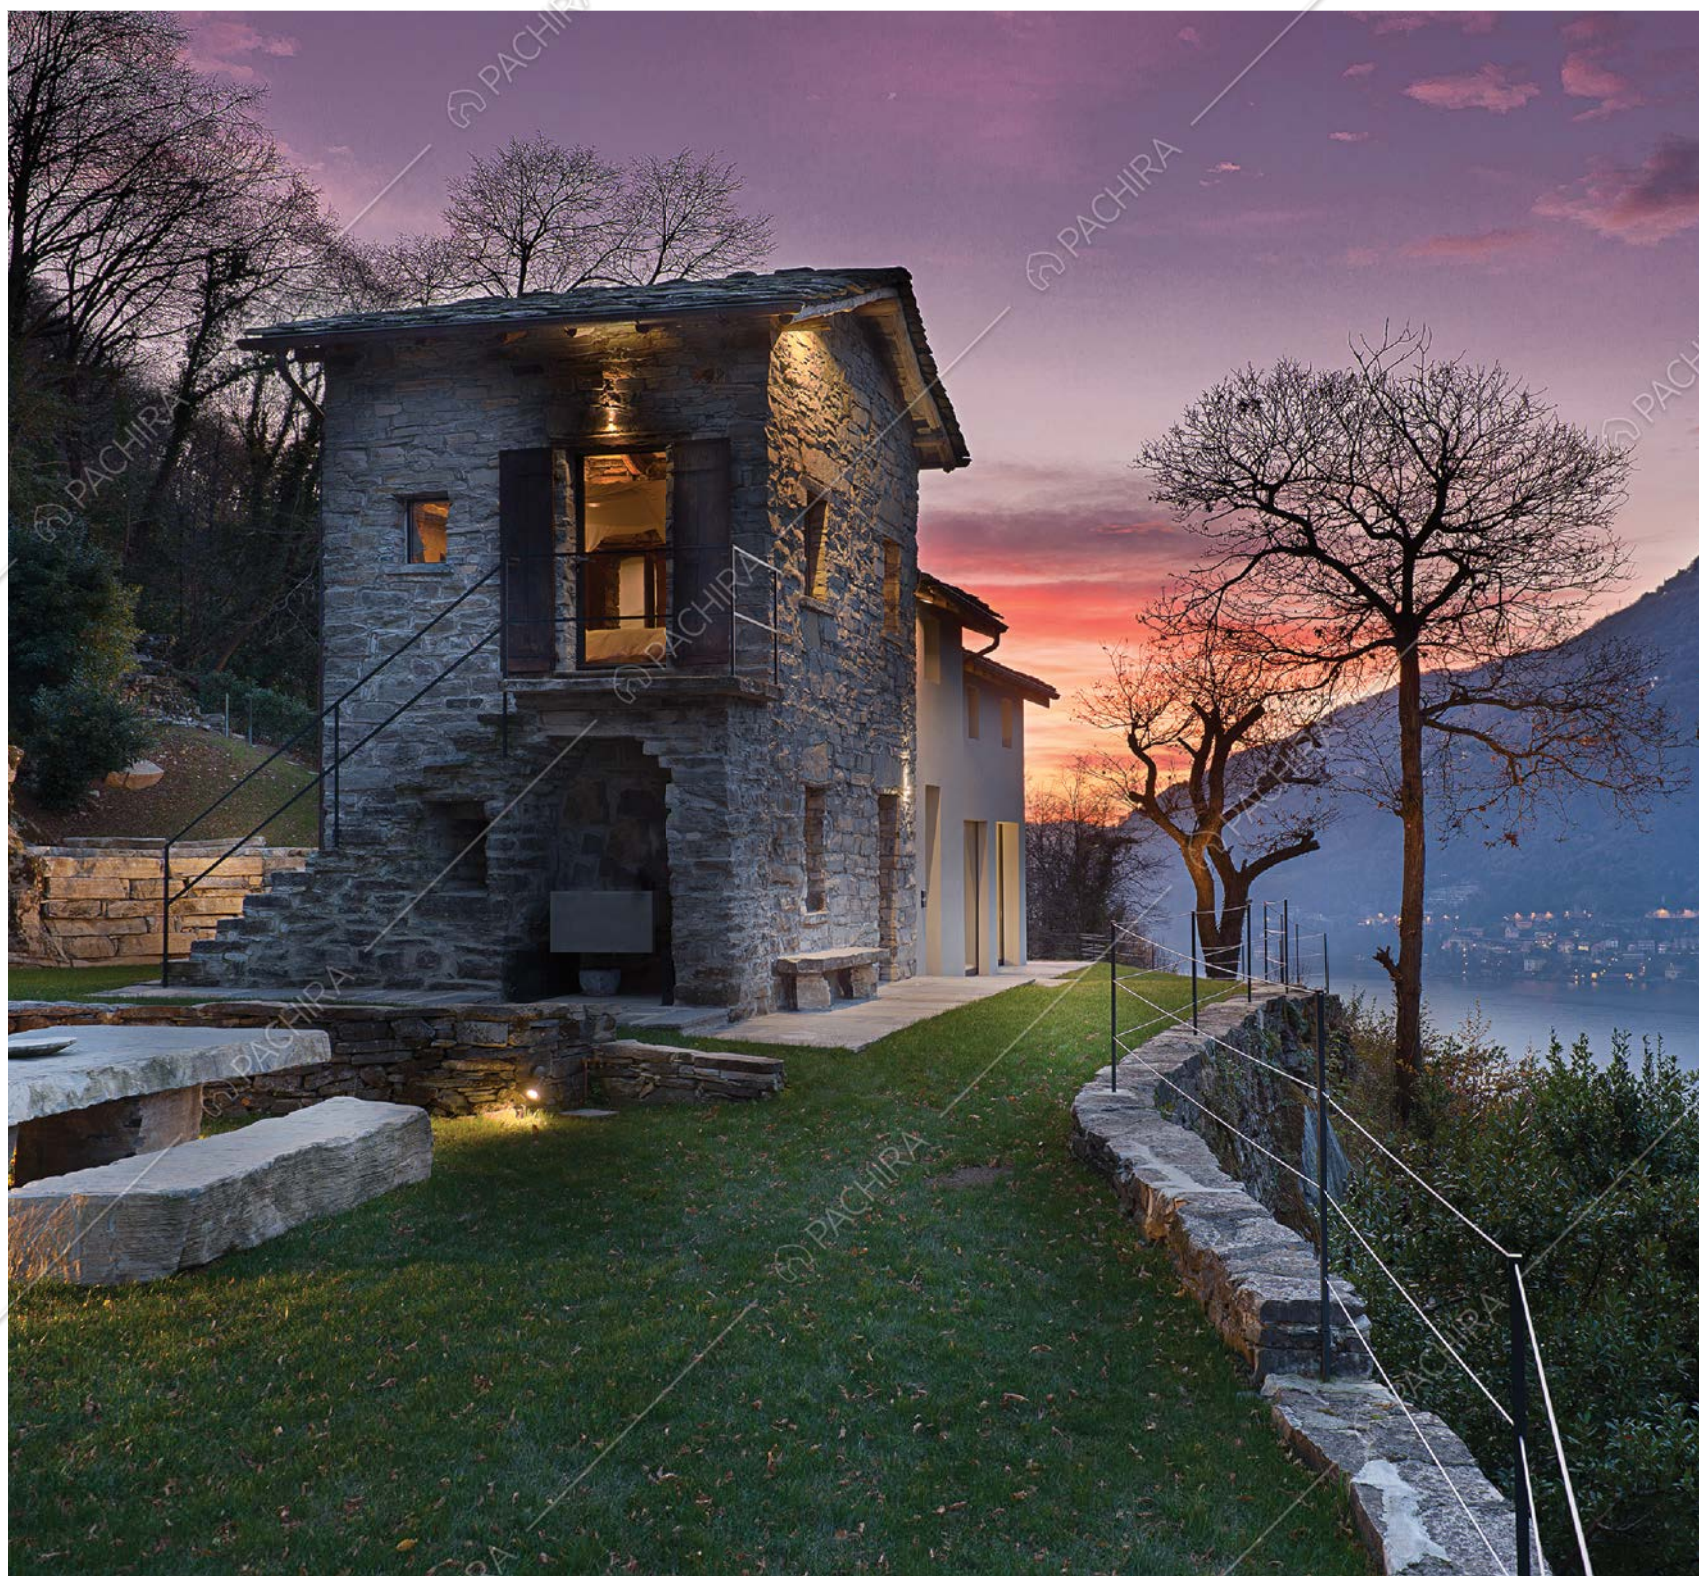

## Location Wasabi Villa

Note:

---

---

---

---

---

Via Mecenate 76/4A, 20138 Milano  
Tel/Fax 02 58015364  
P.IVA e C.F. 08507920968  
[www.pachira.it](http://www.pachira.it)  
[info@pachira.it](mailto:info@pachira.it)