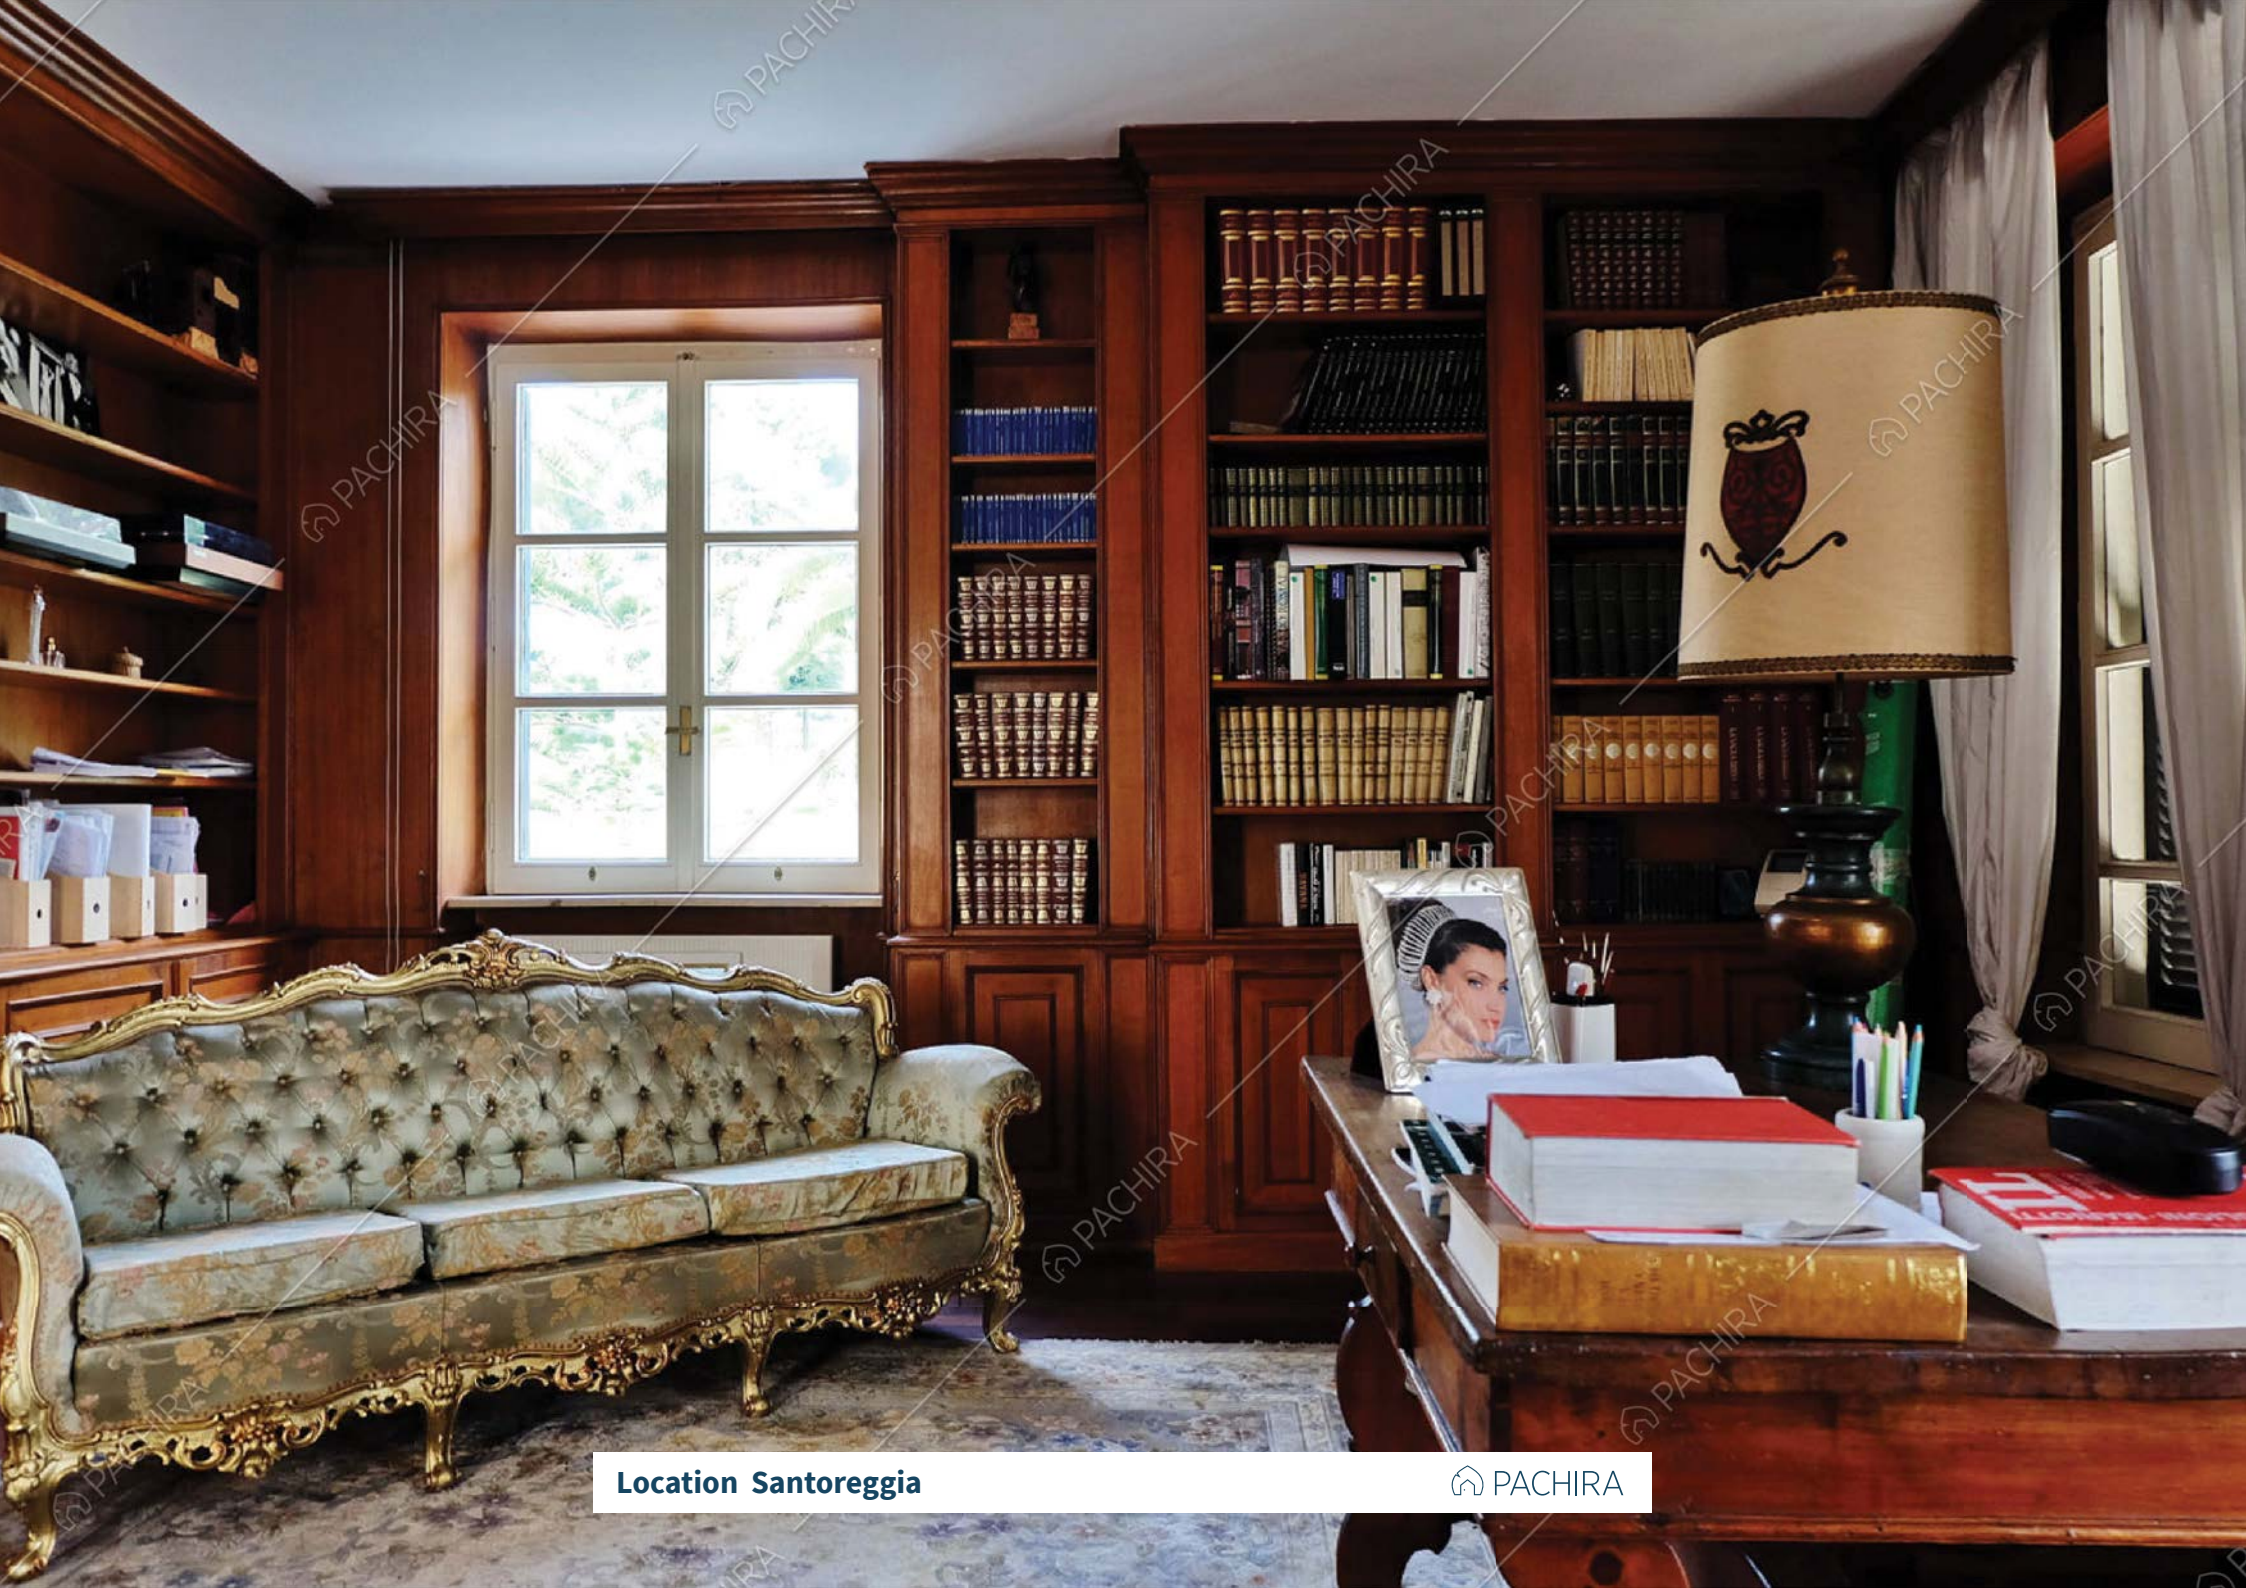

Location Santoreggia PACHIRA