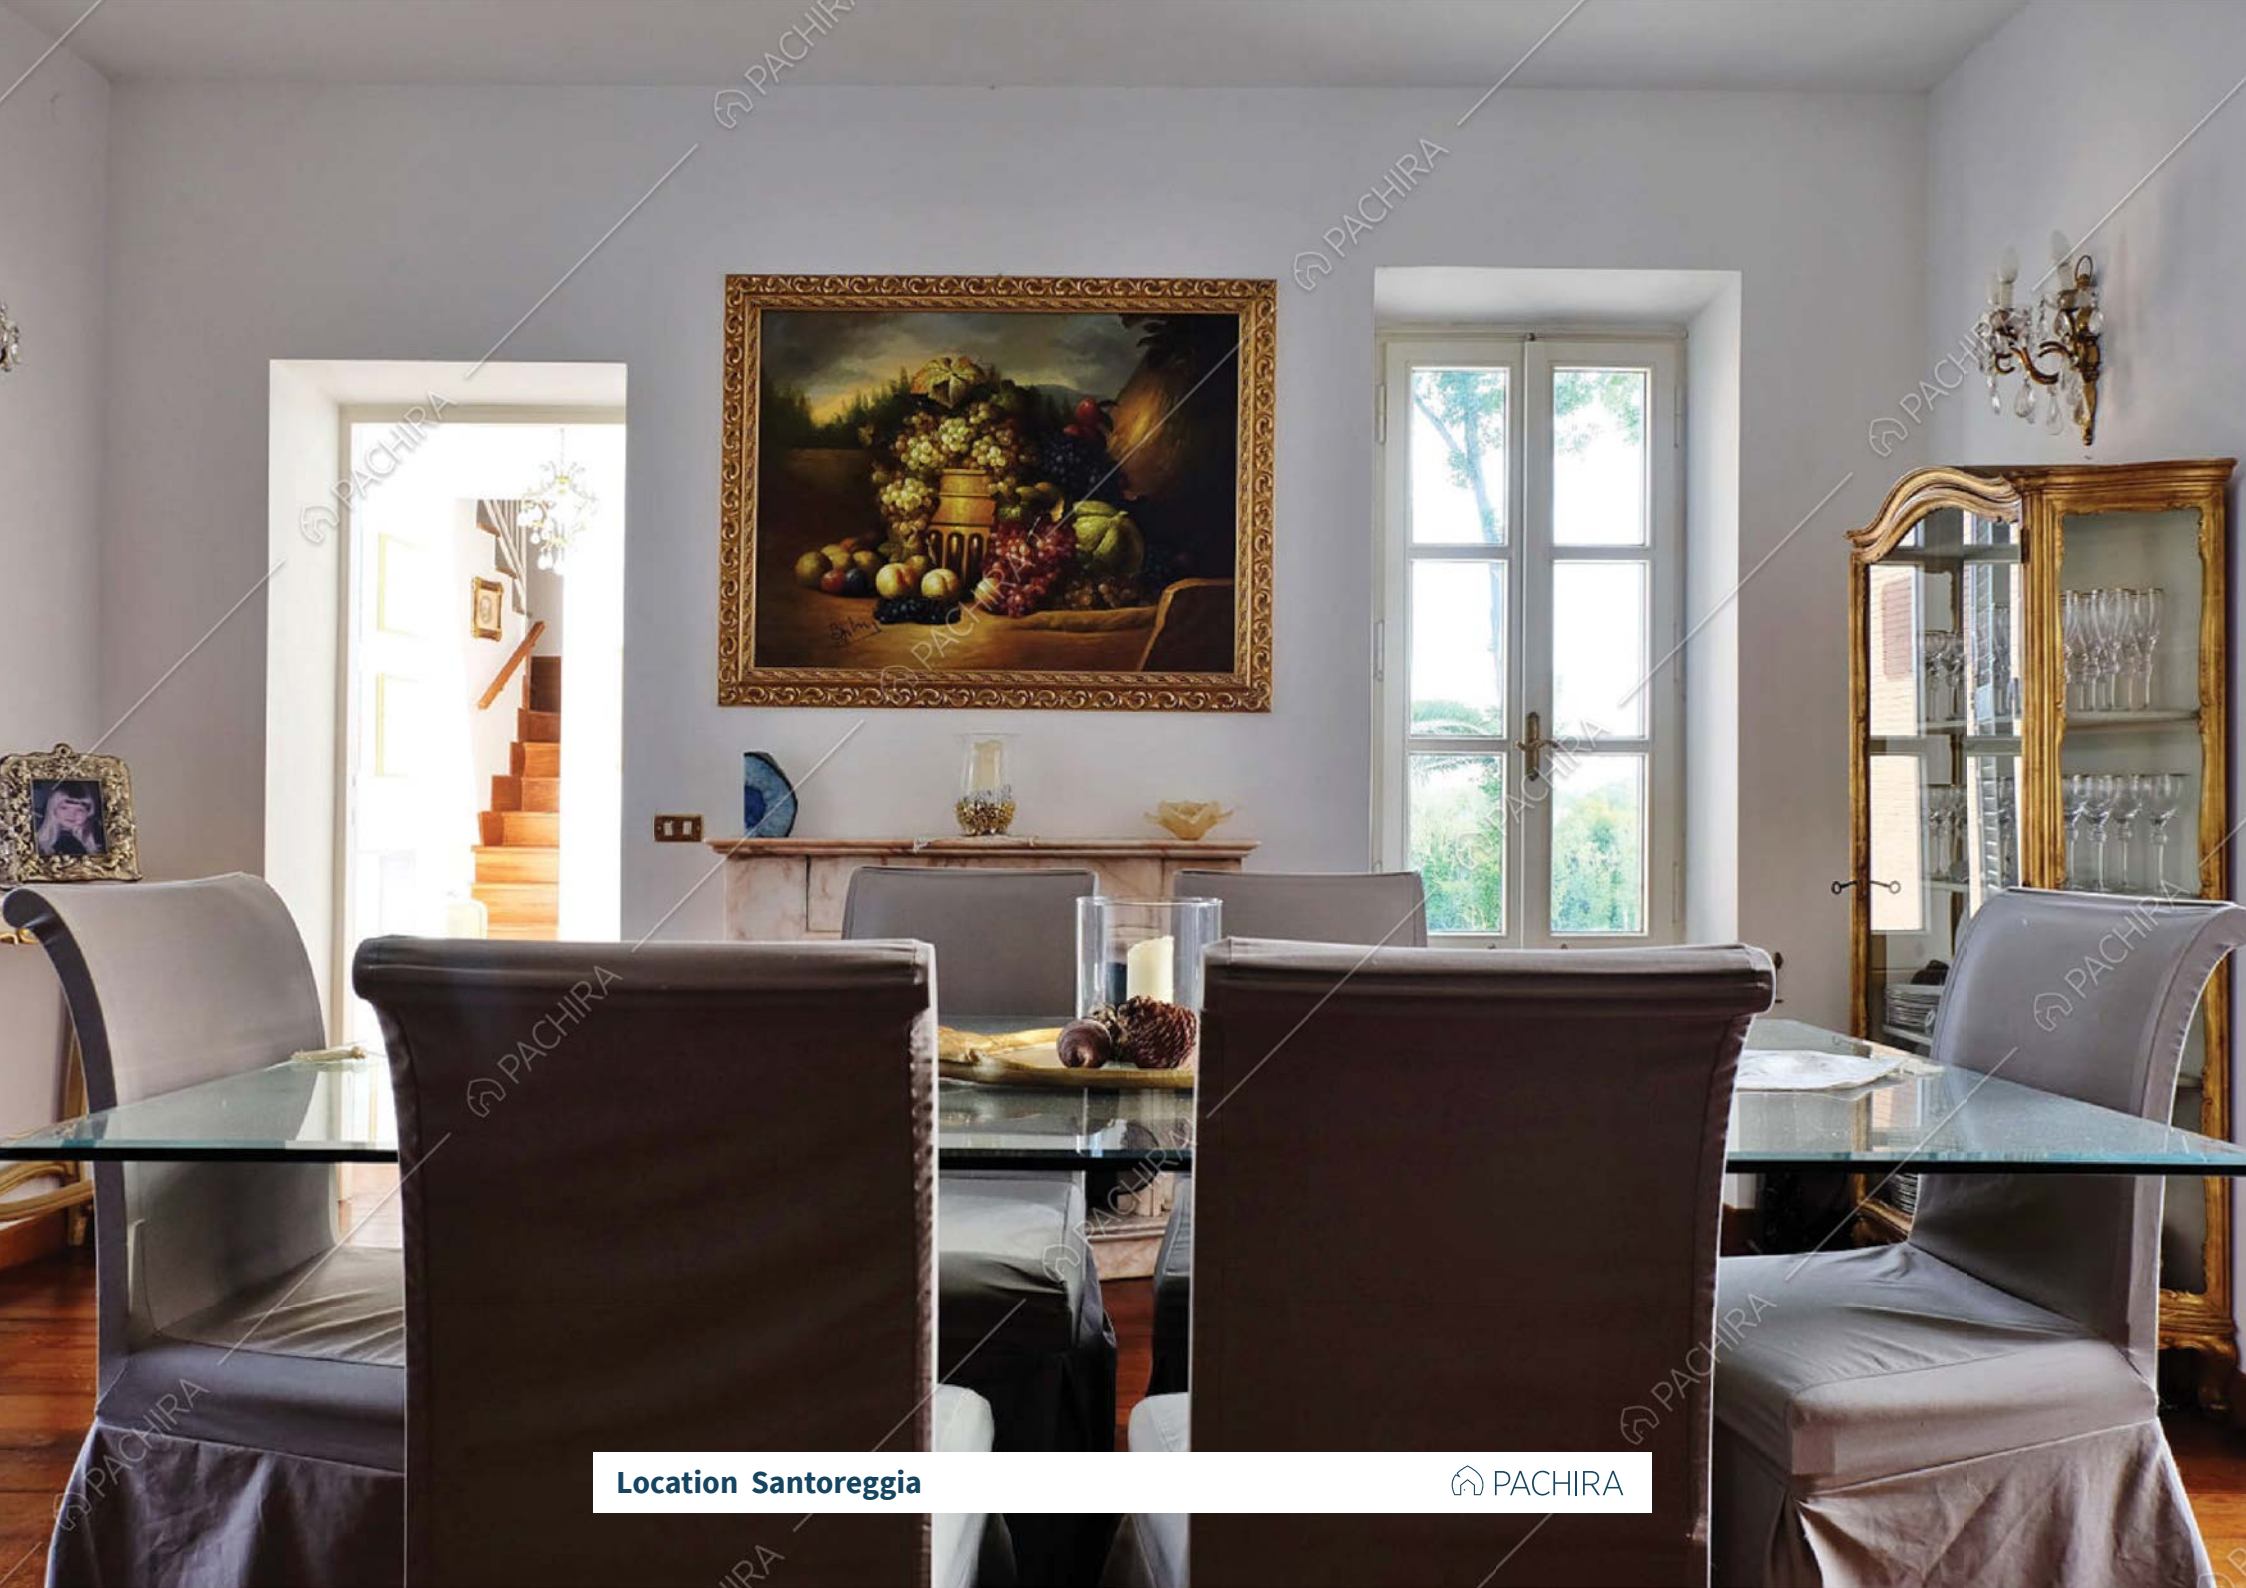

Location Santoreggia