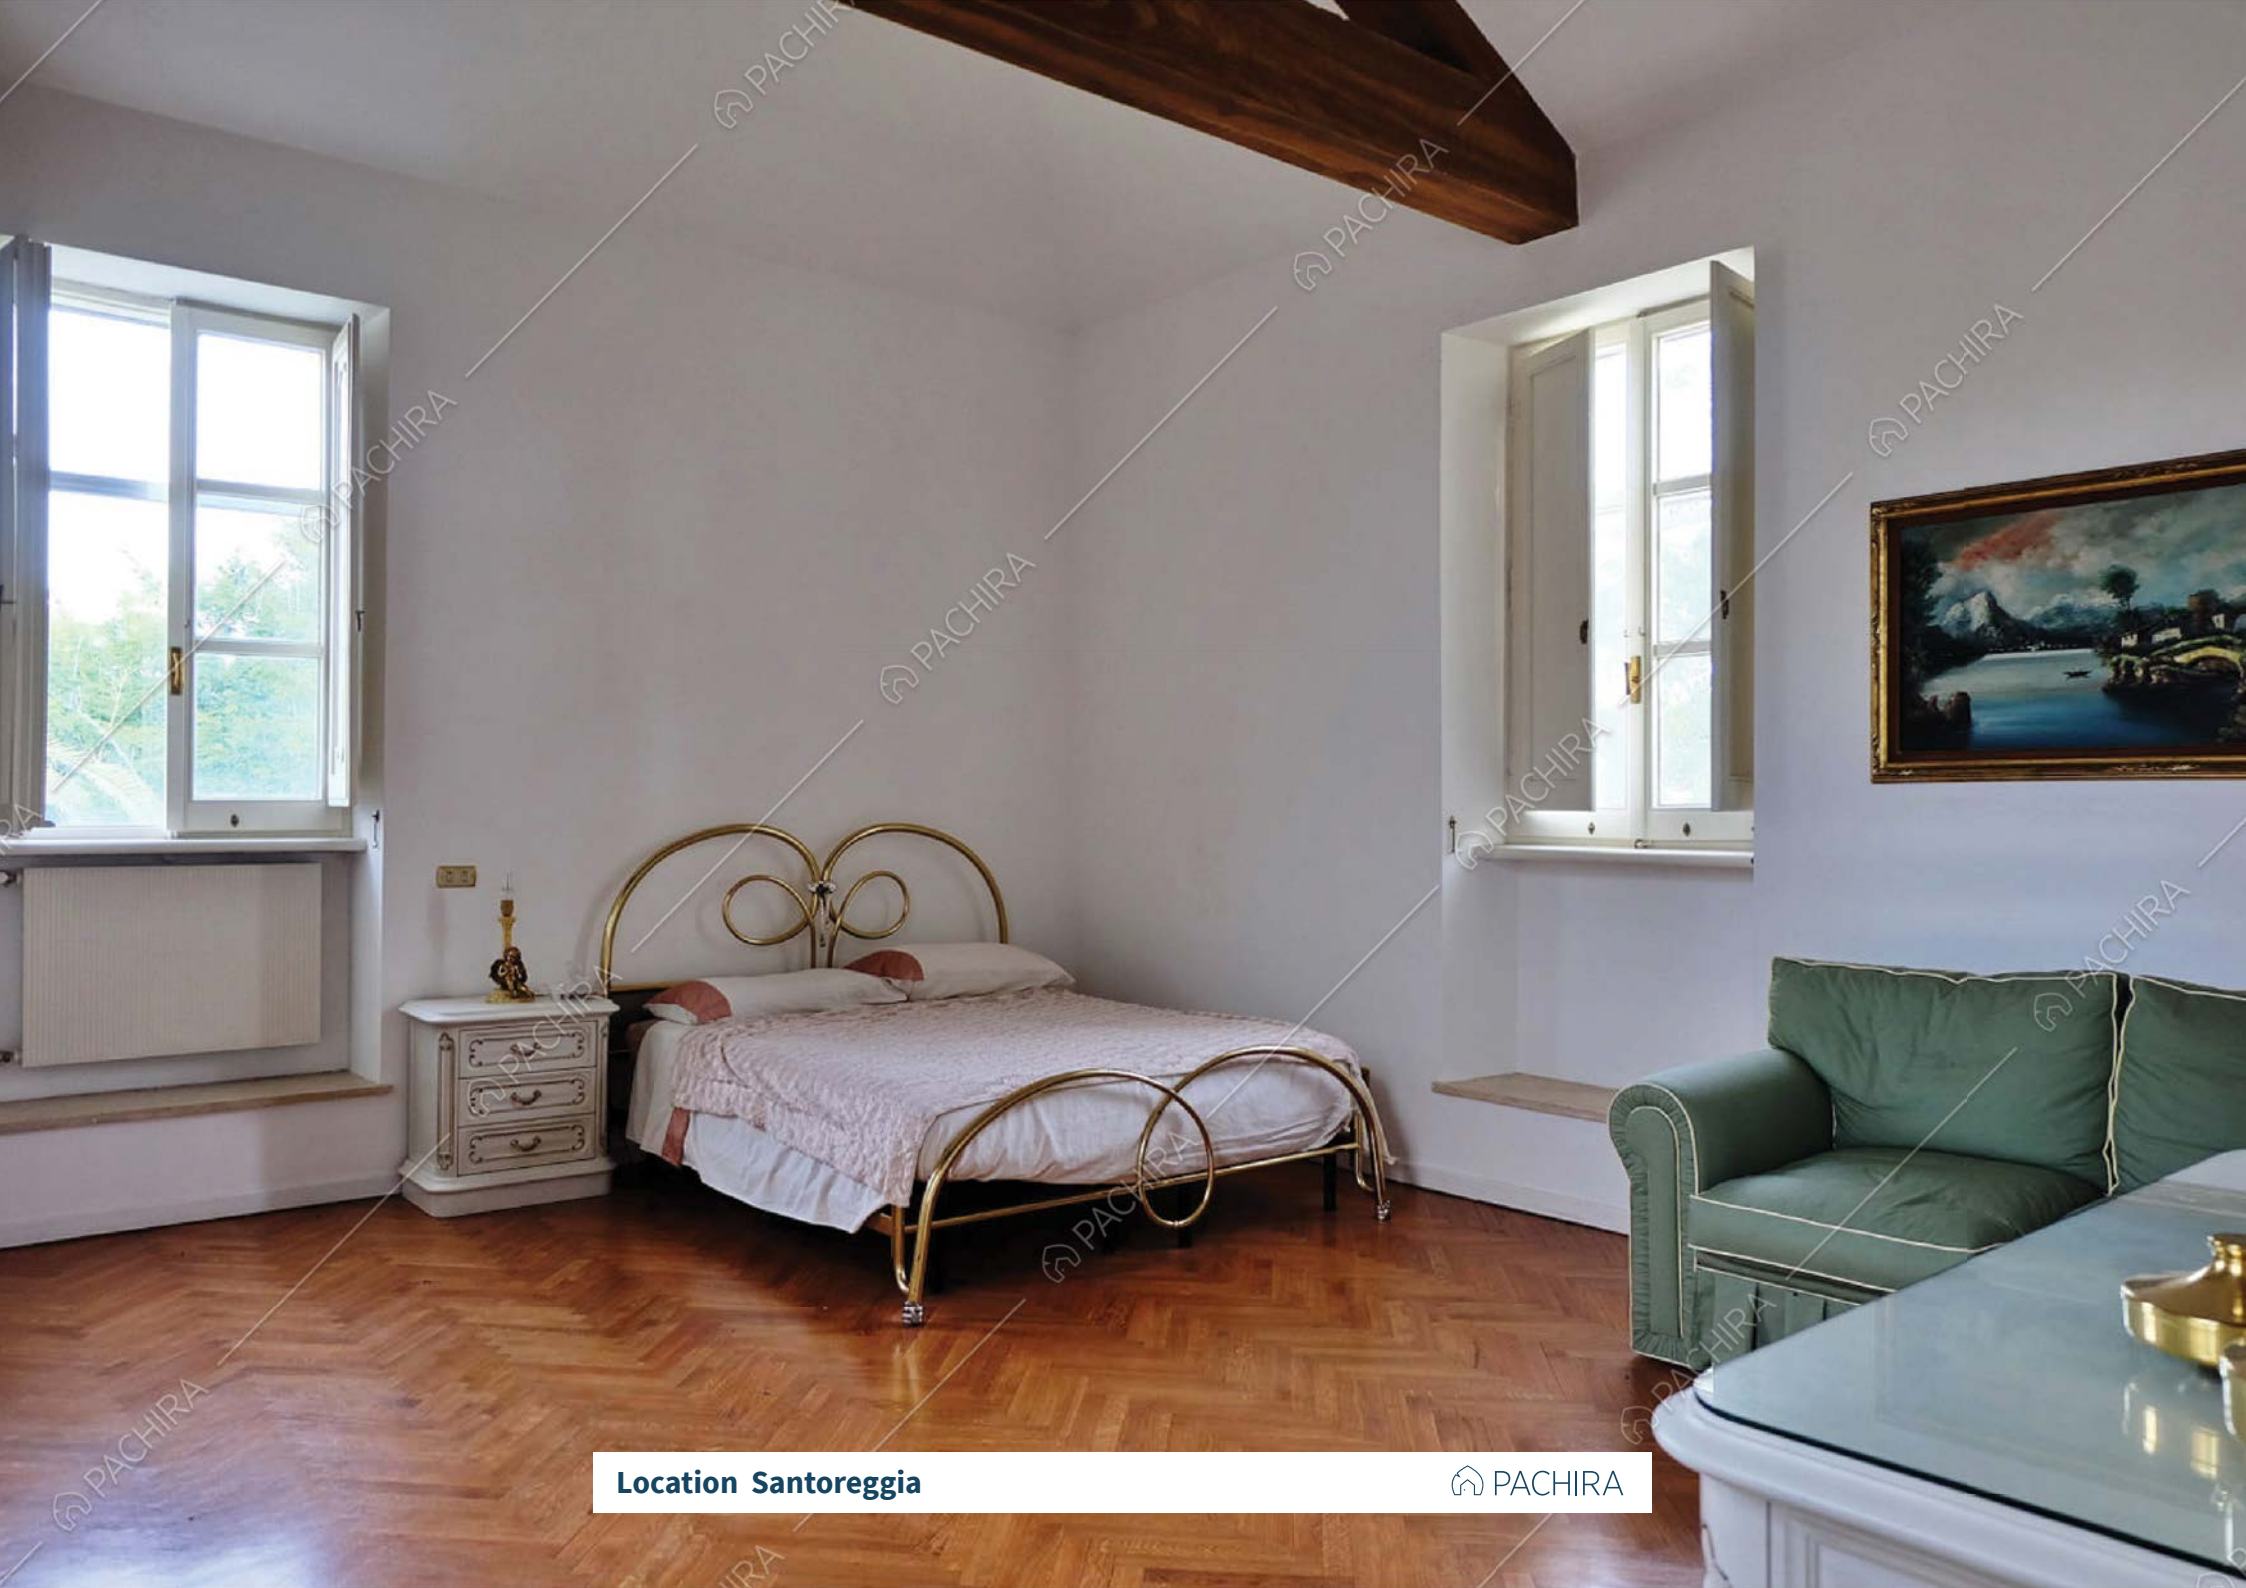

Location Santoreggia

PACHIRA