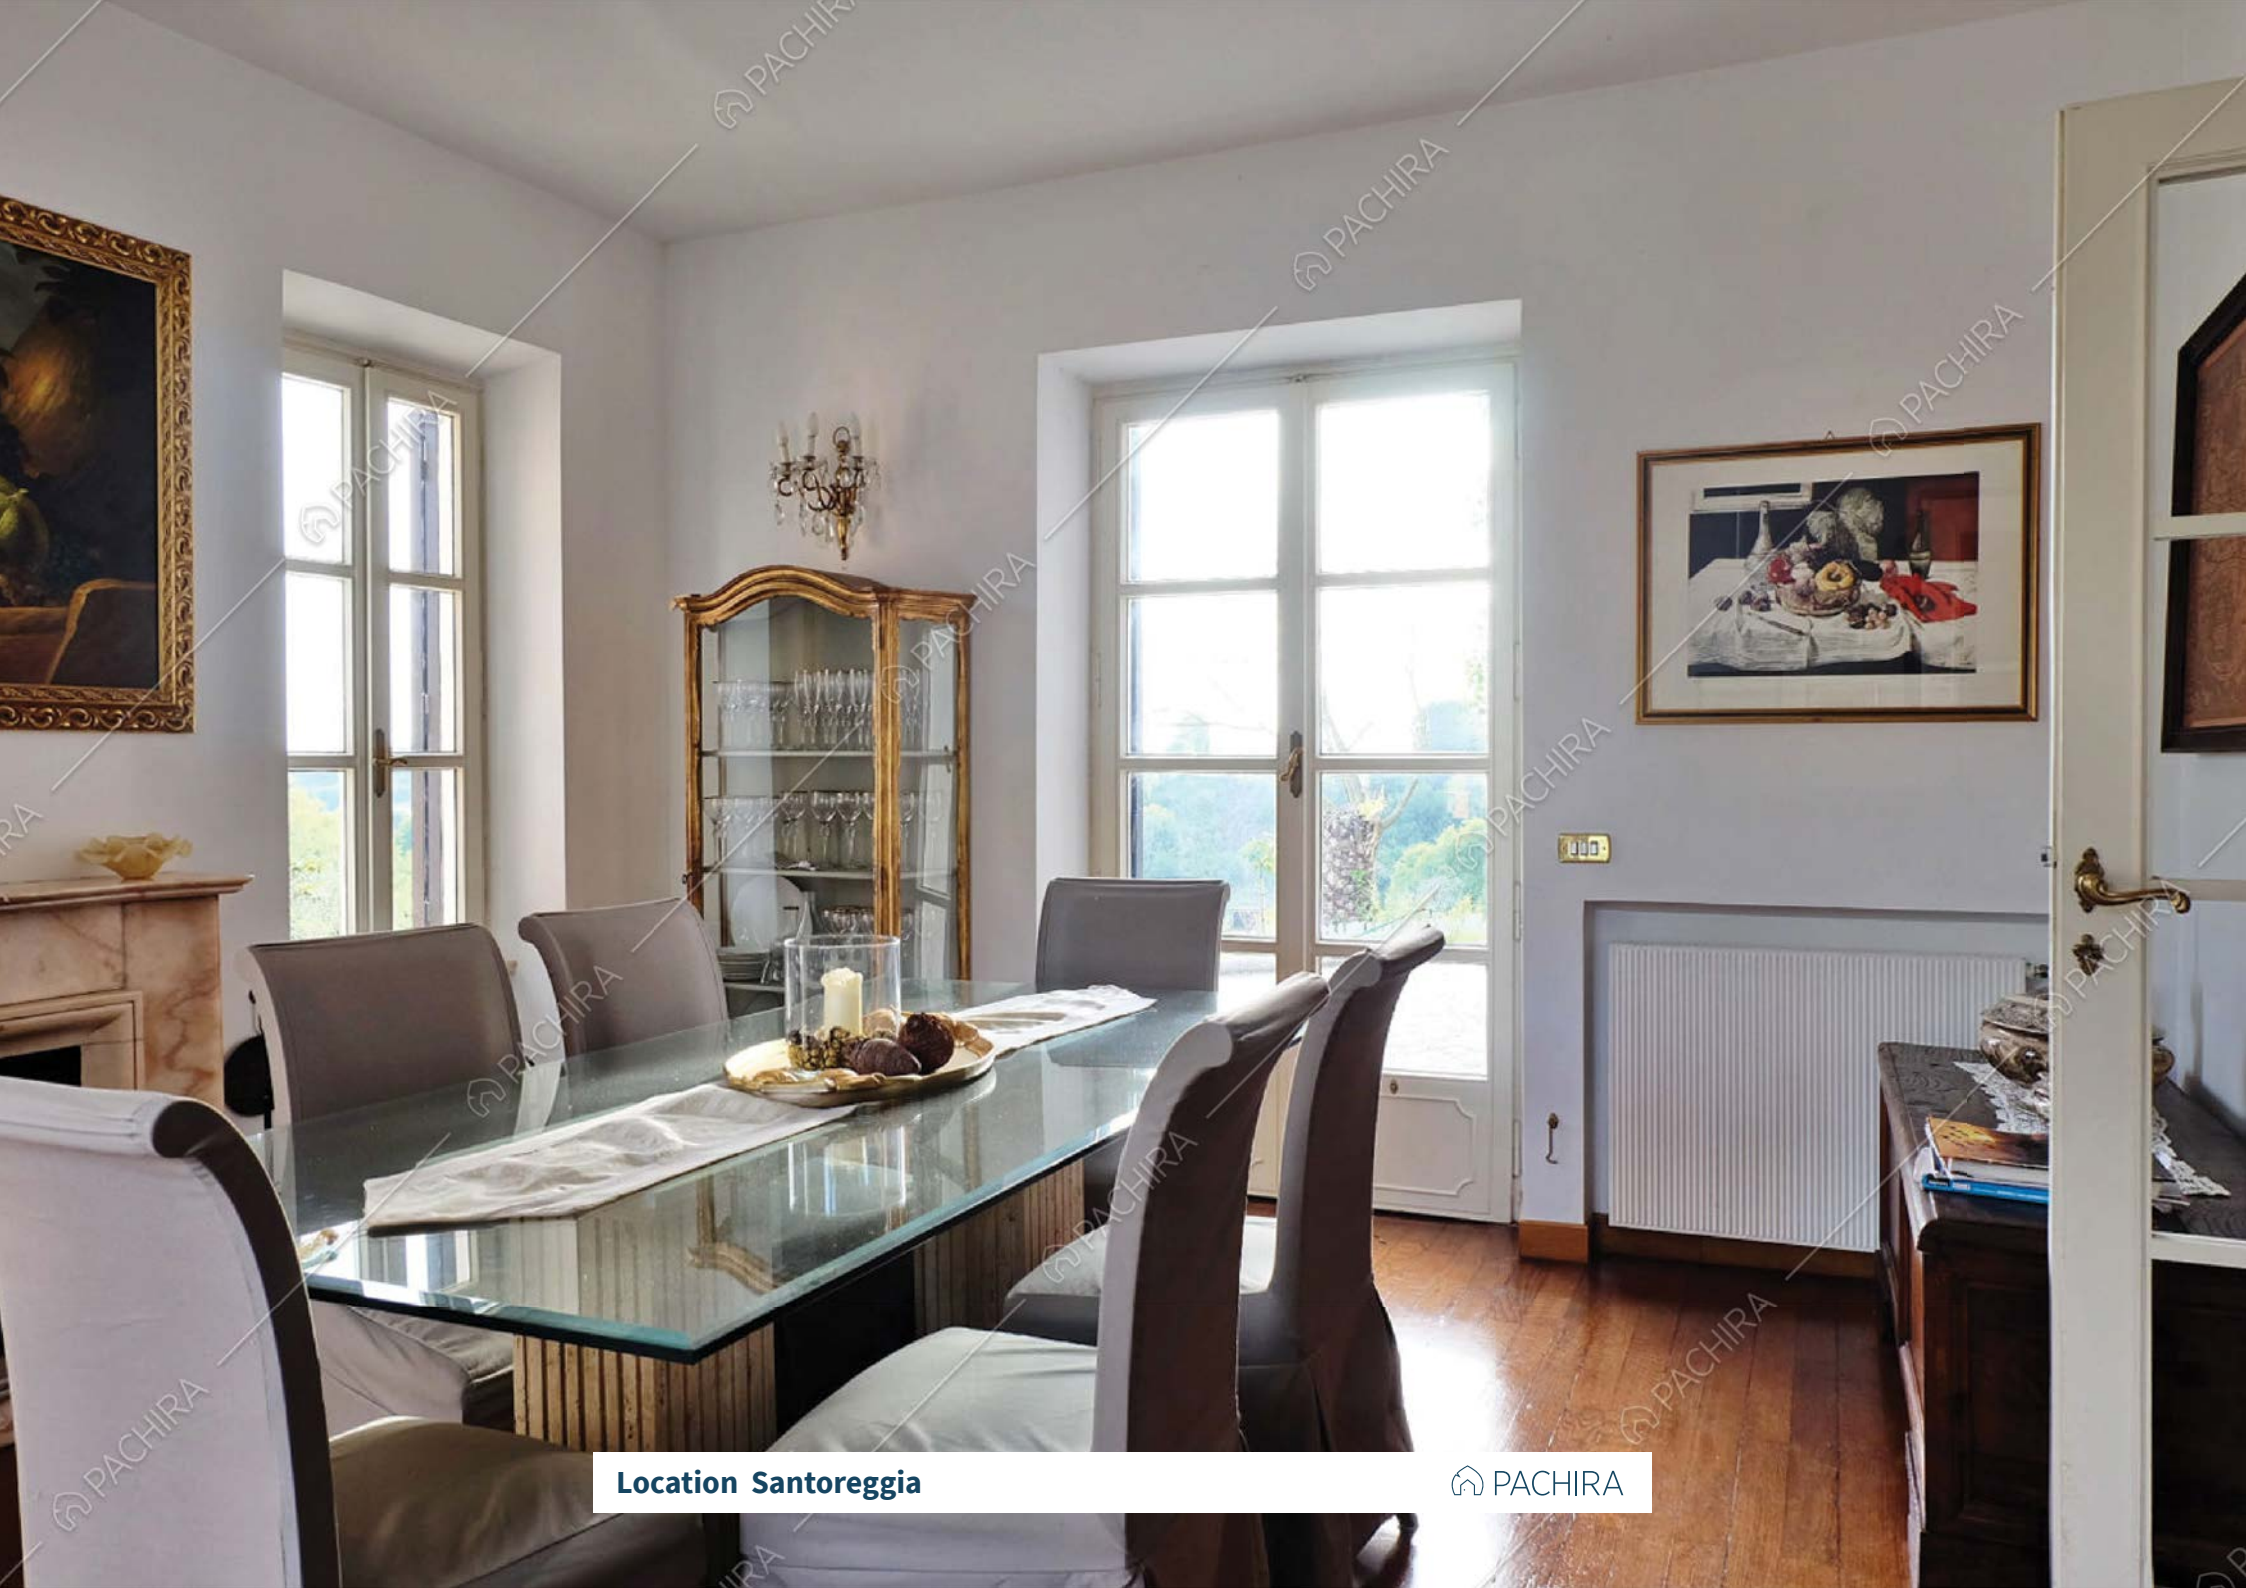

Location Santoreggia

PACHIRA