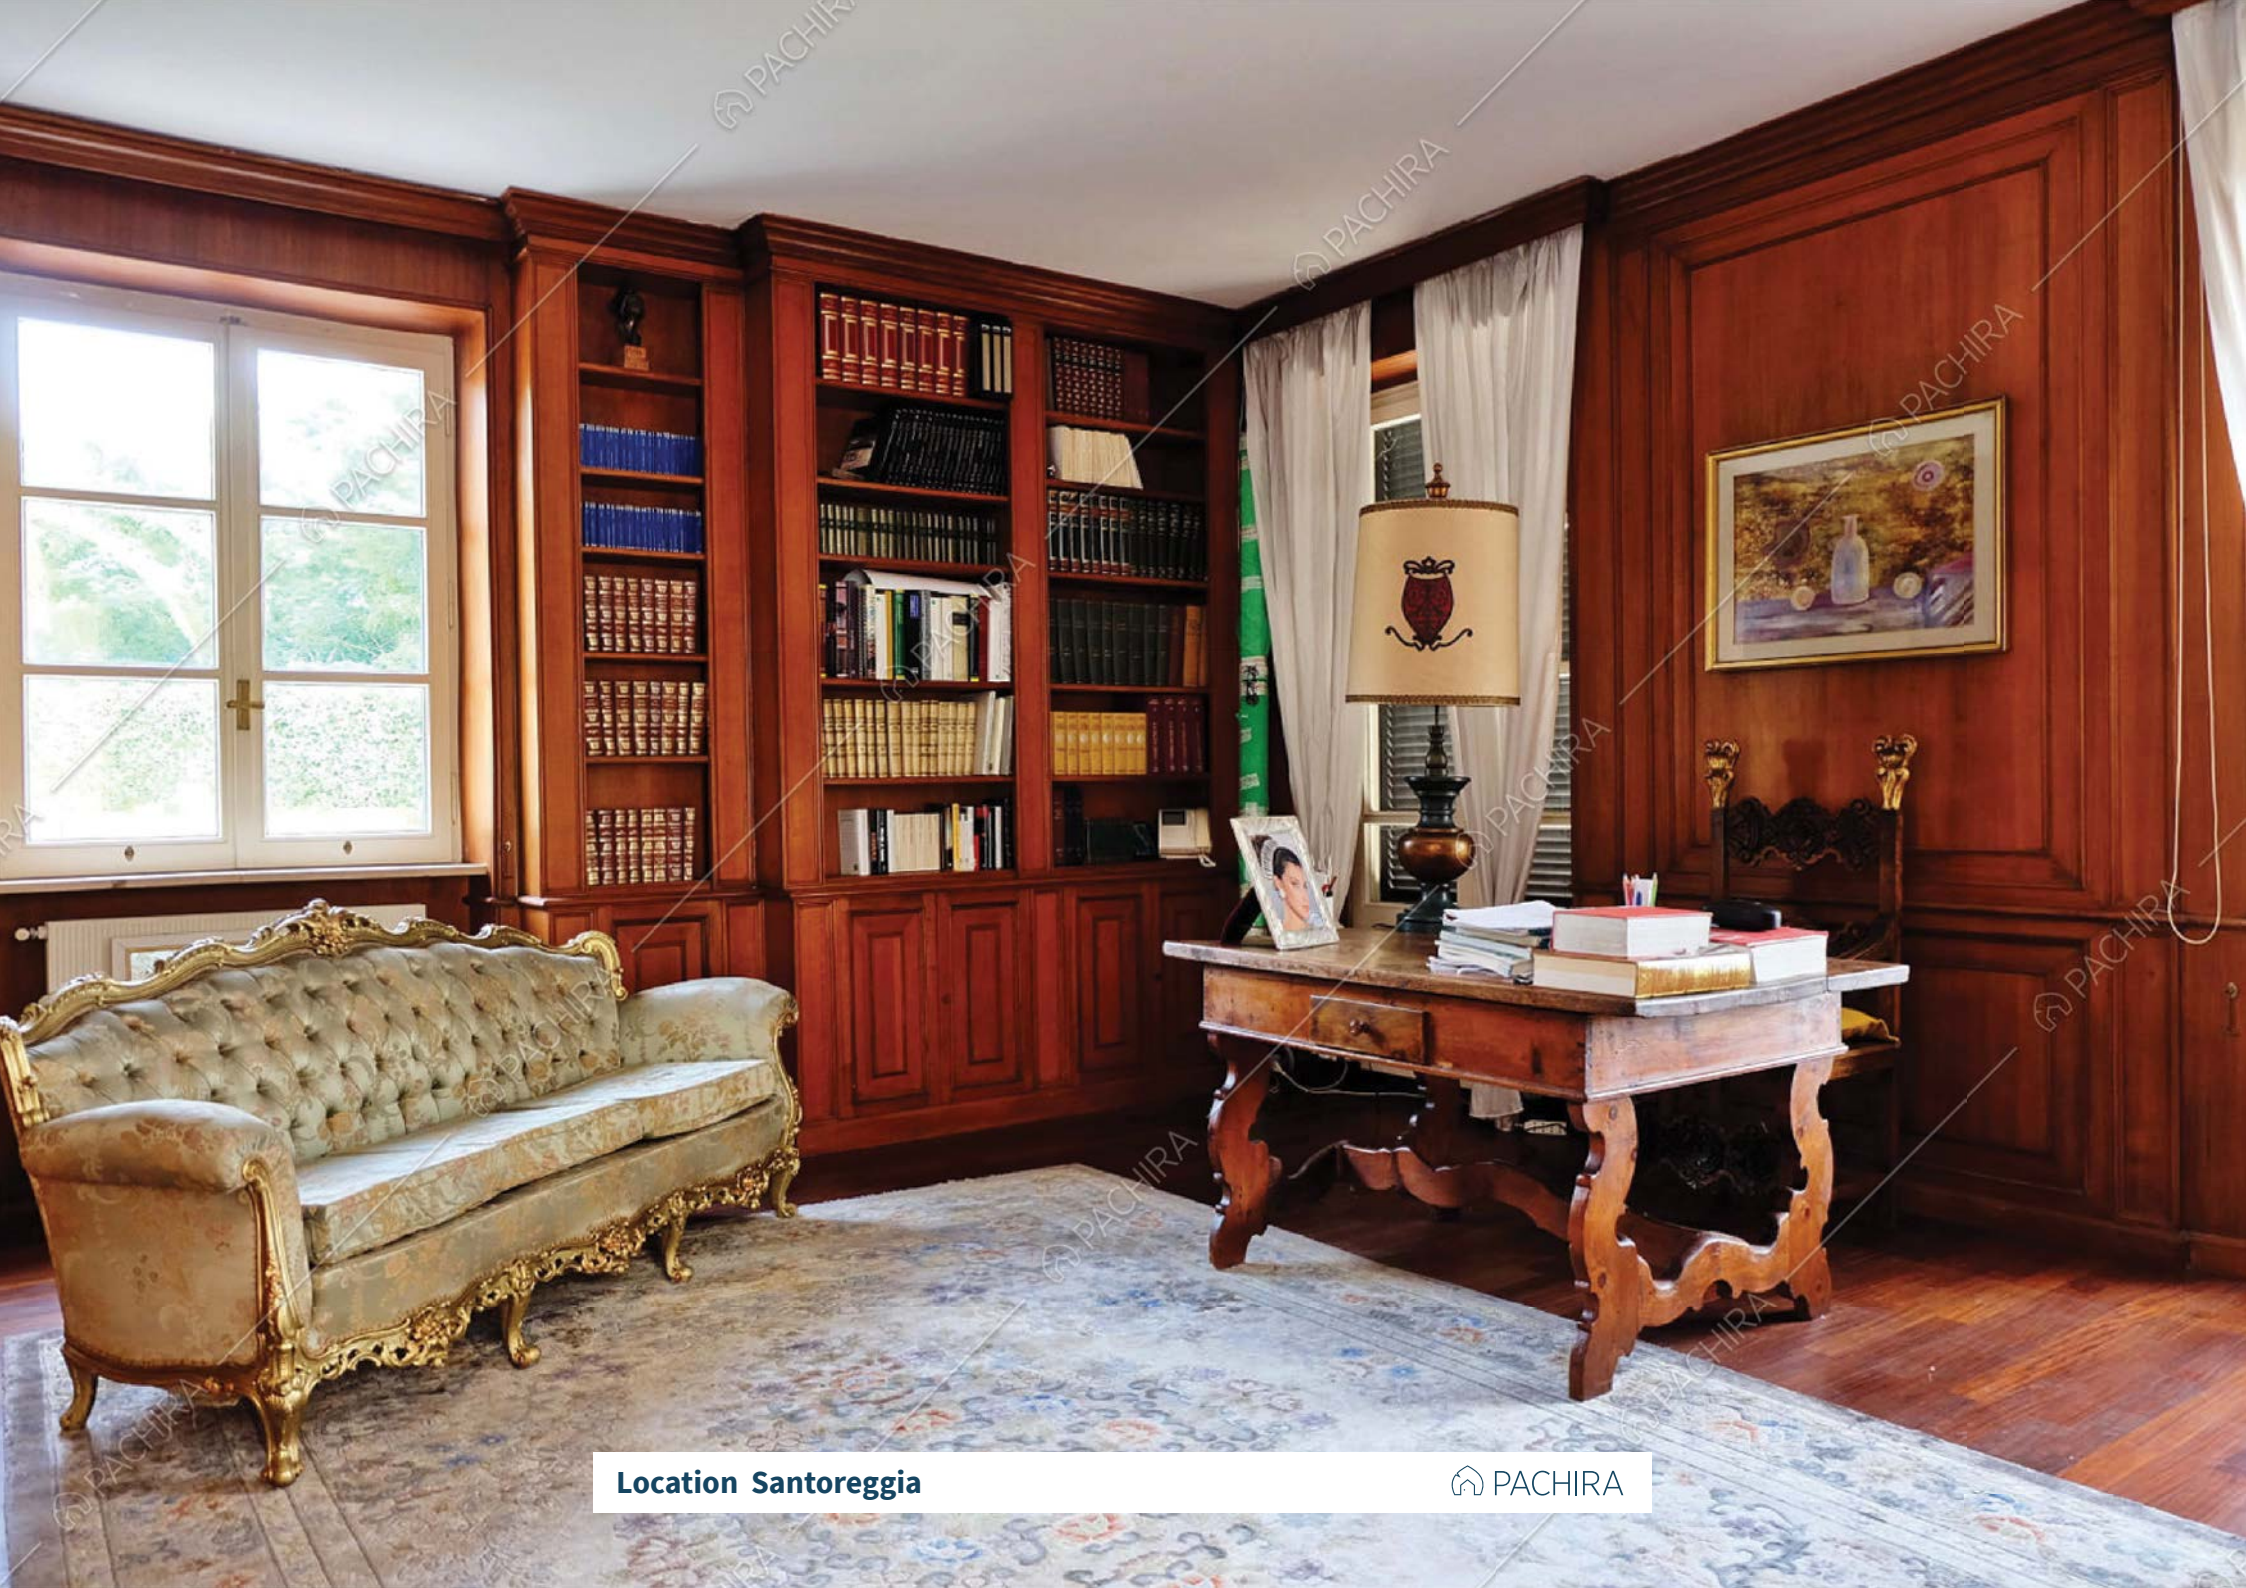

Location Santoreggia