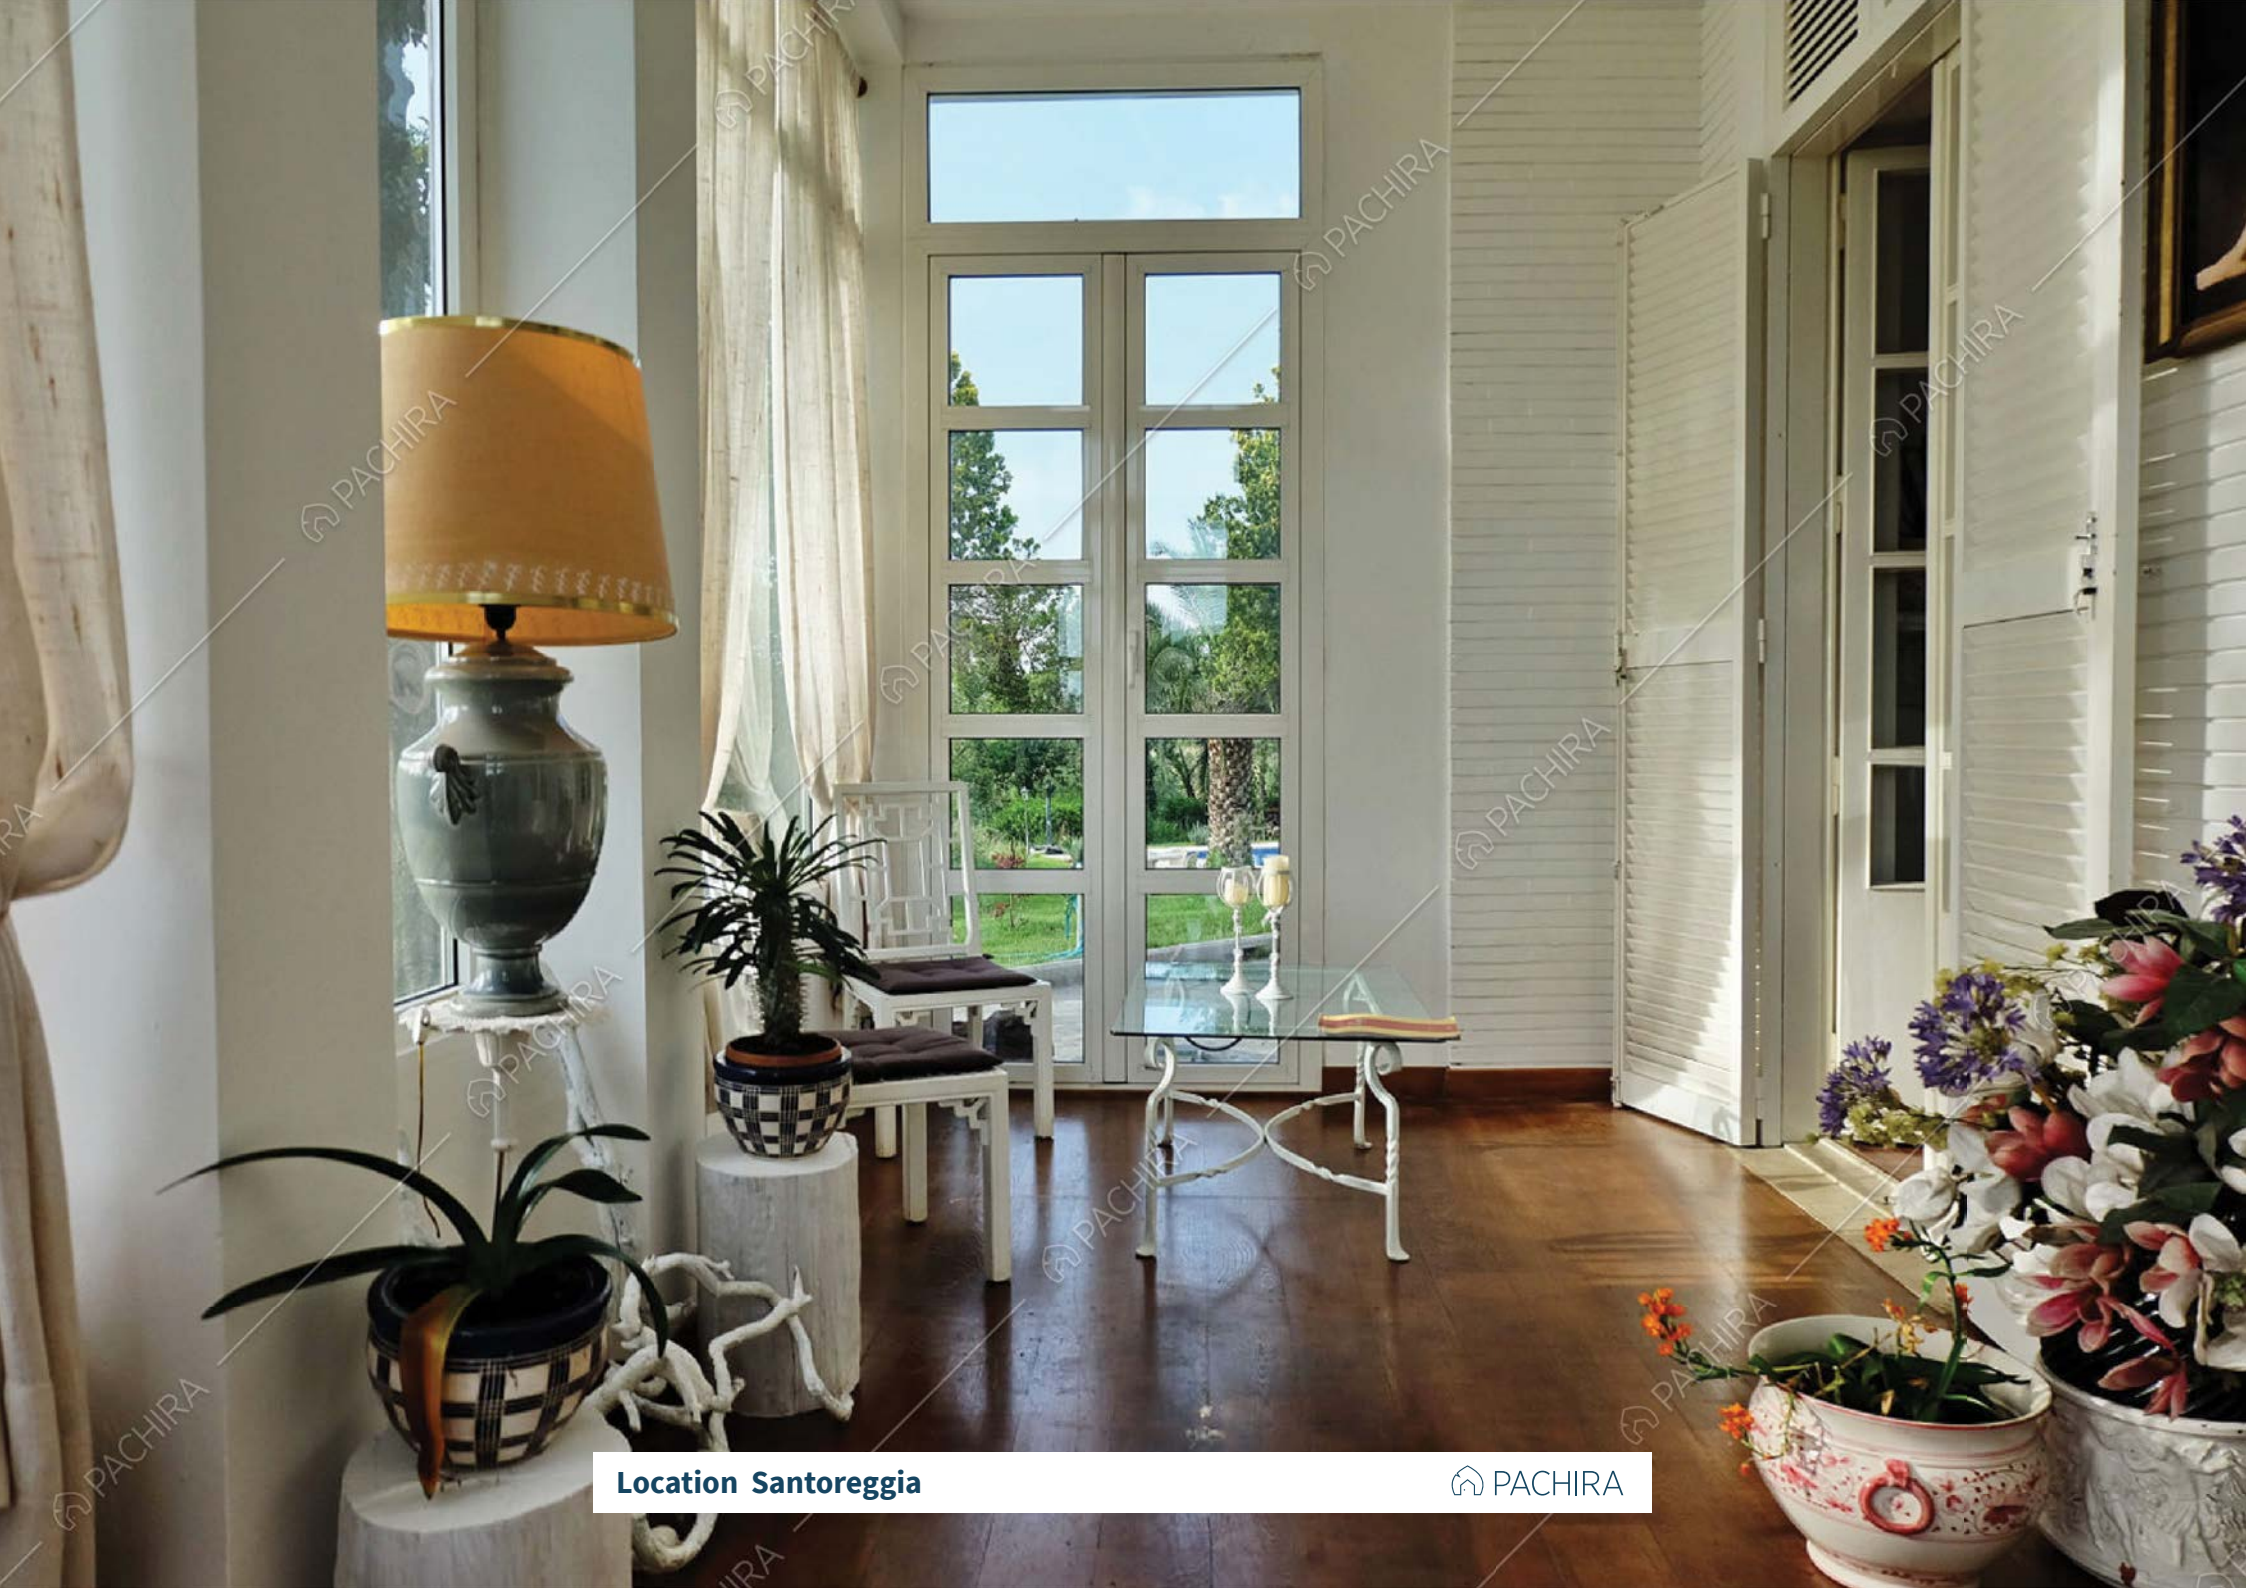

Location Santoreggia