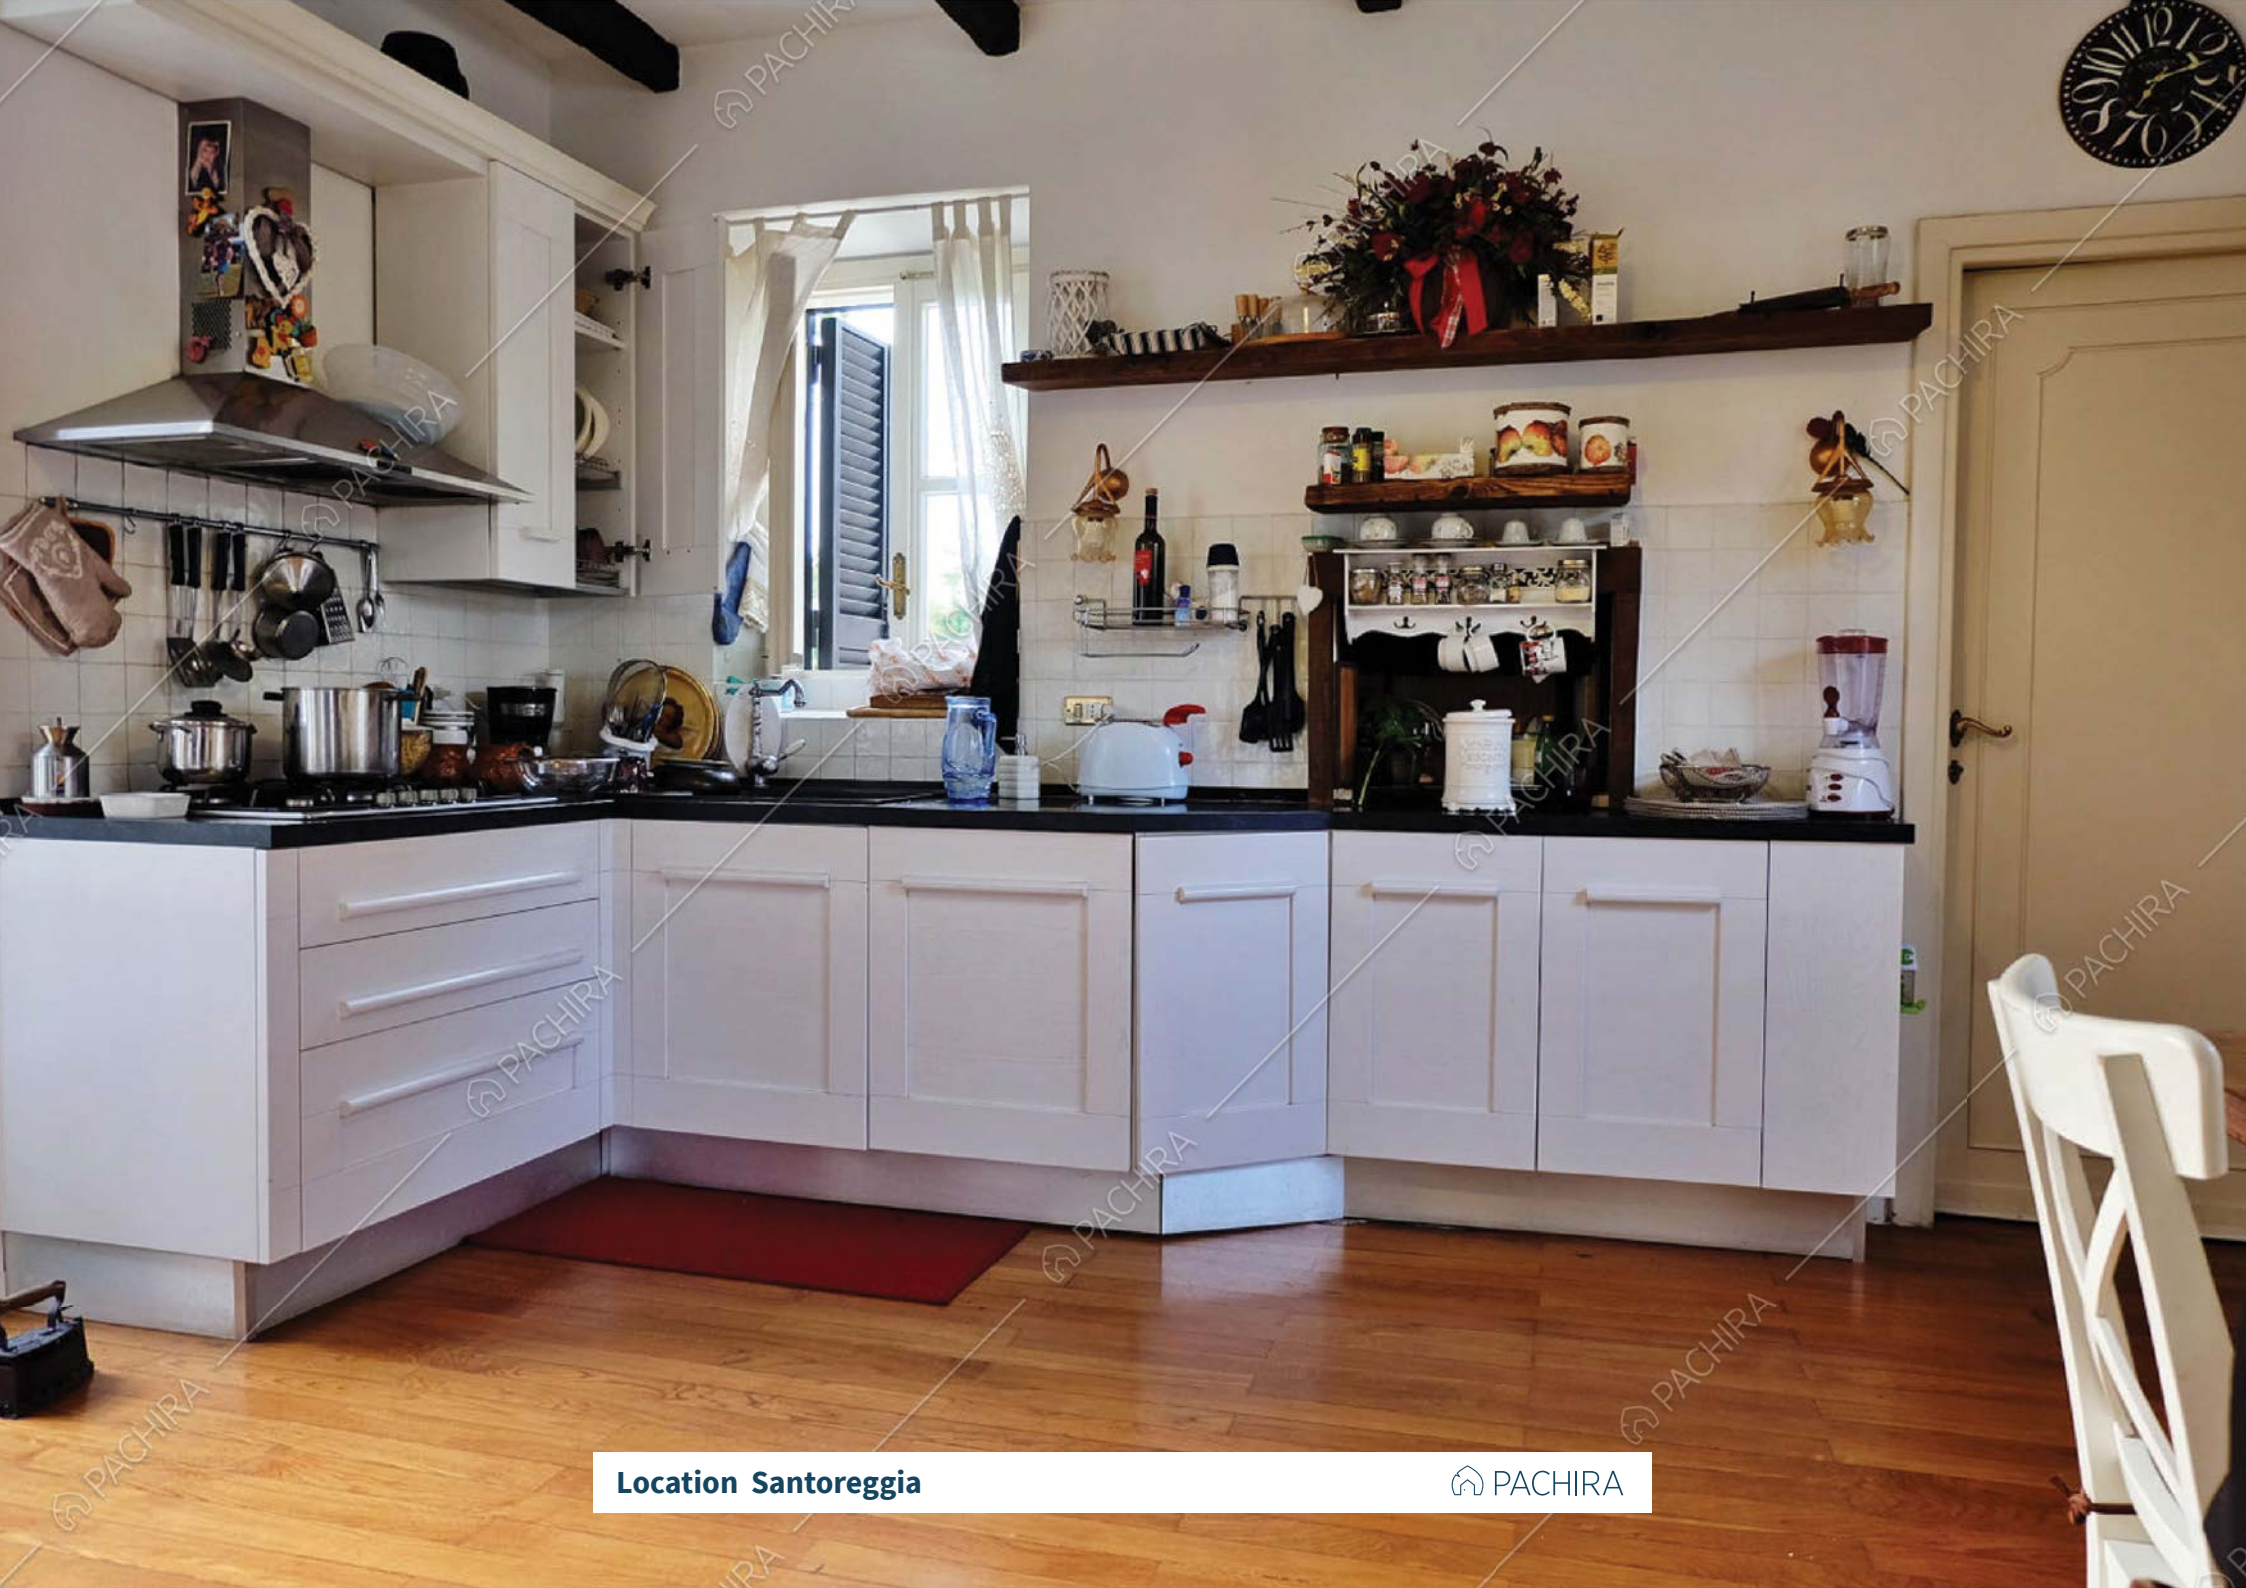

Location Santoreggia

PACHIRA