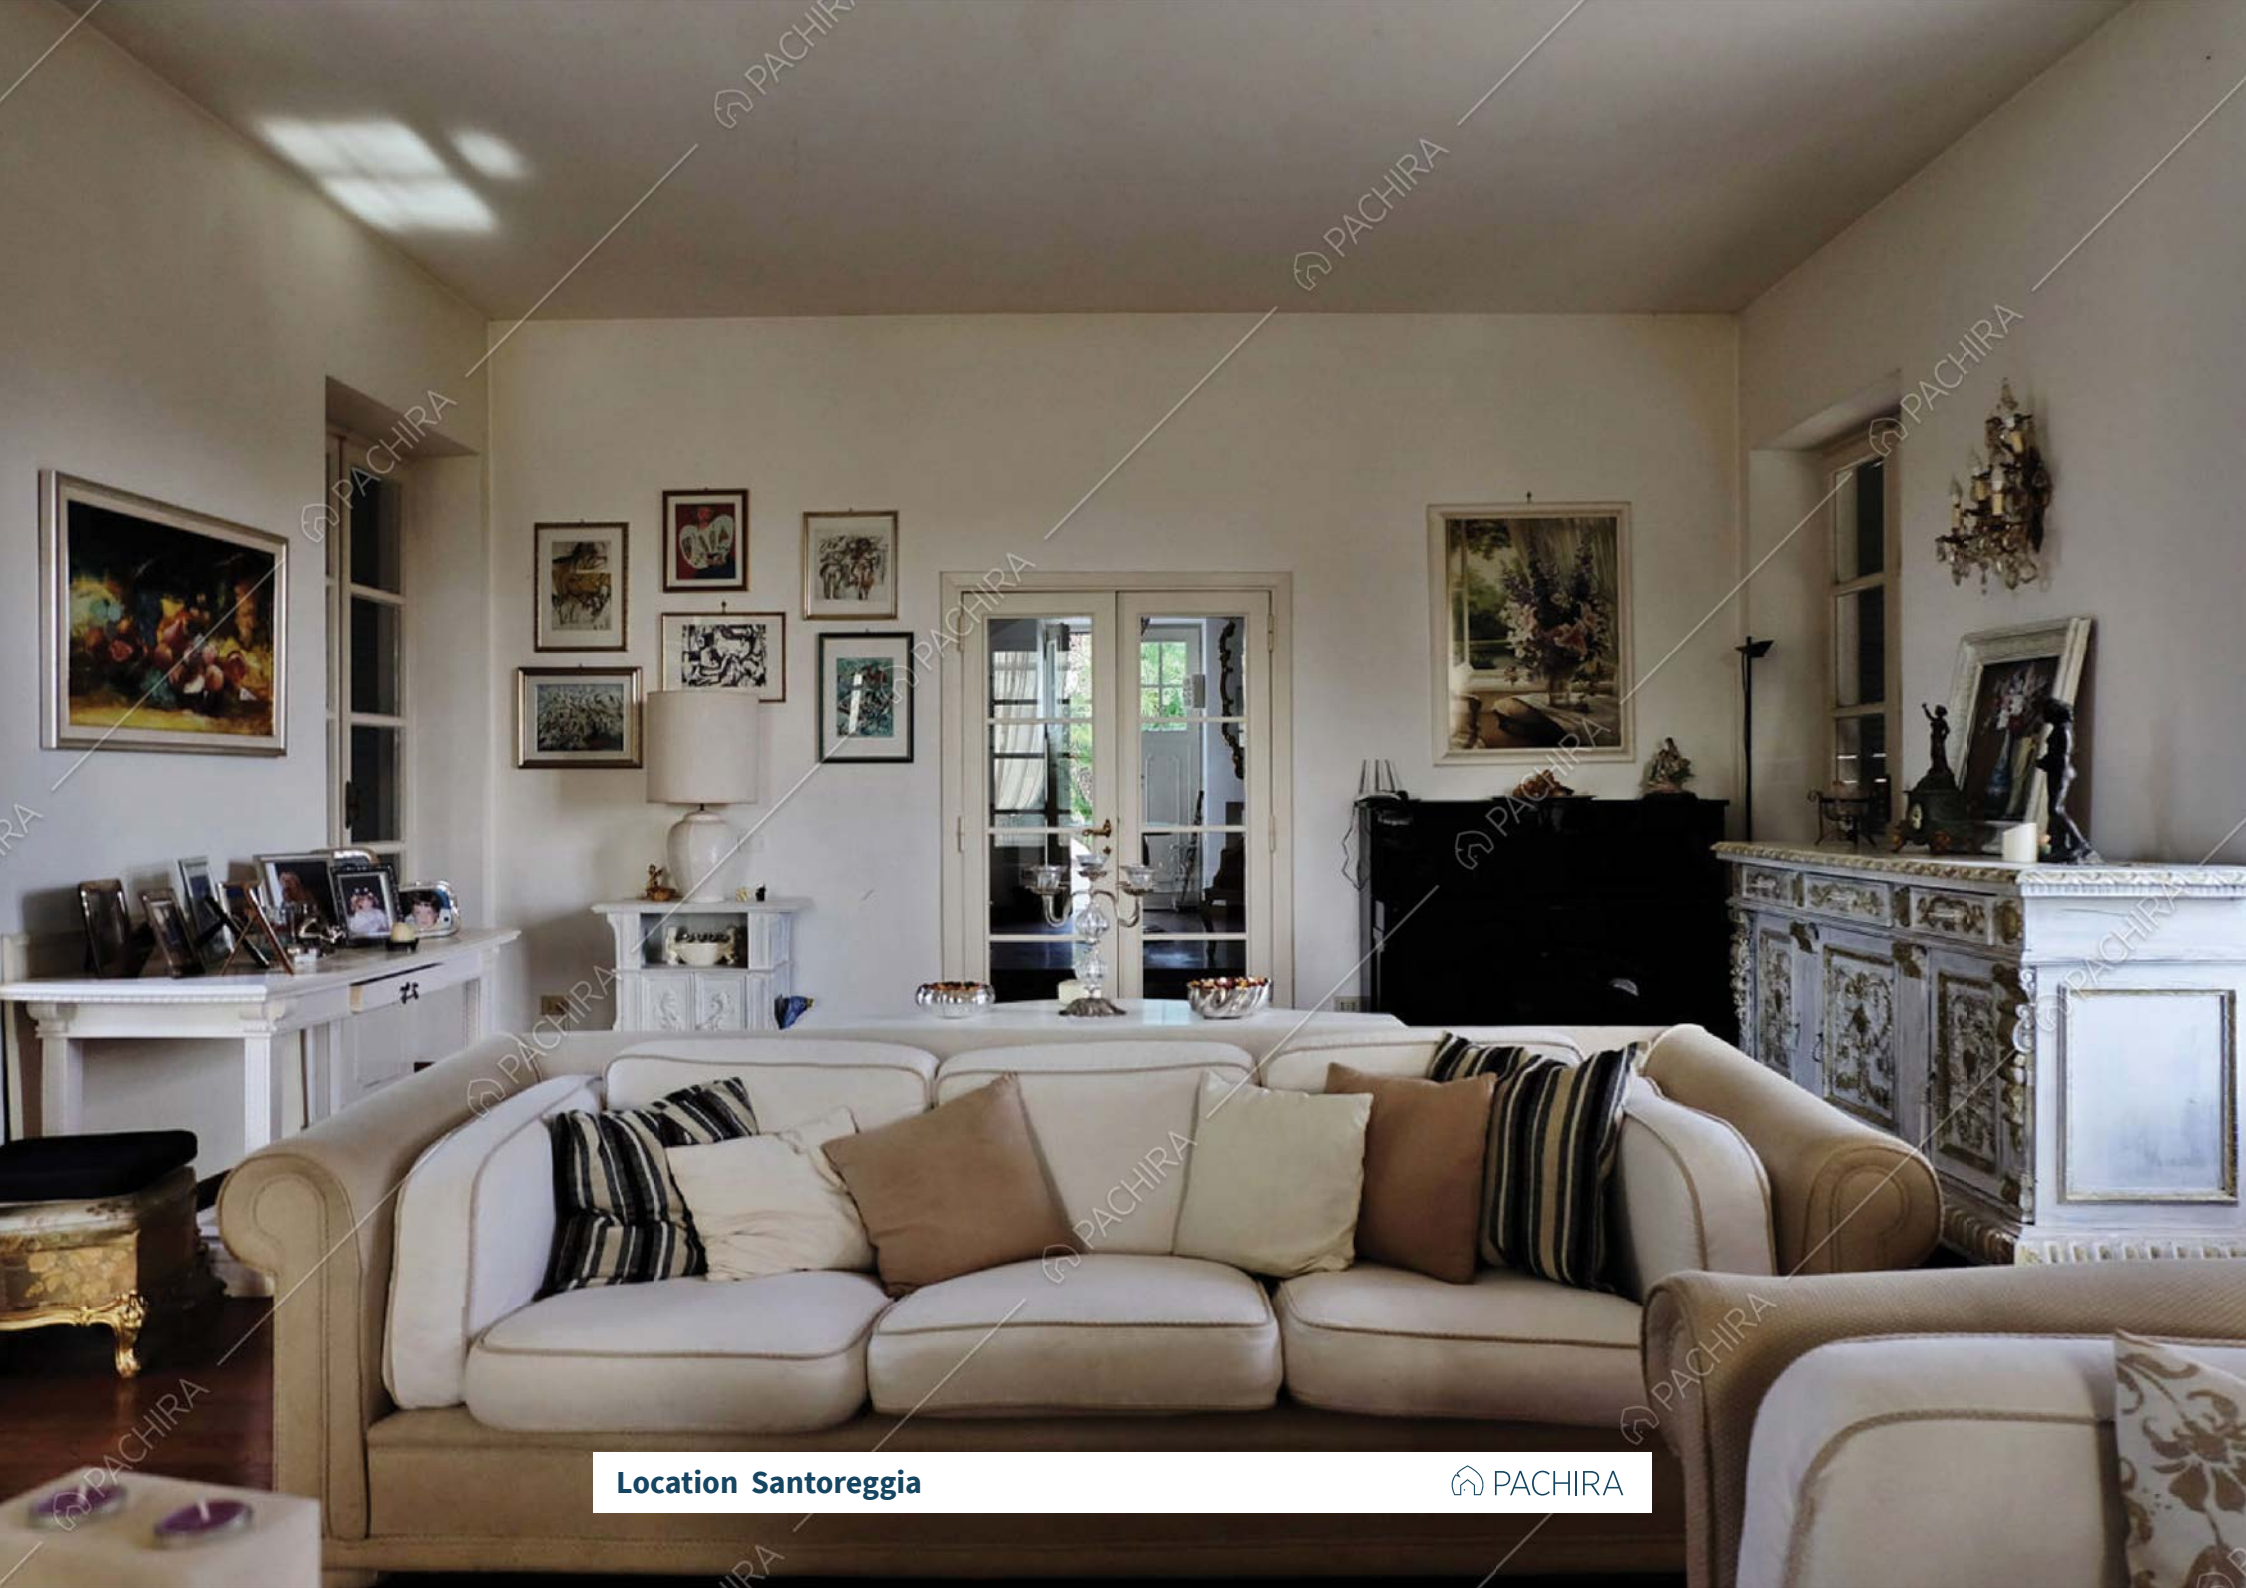

**Location Santoreggia**  PACHIRA

**Location Santoreggia**  PACHIRA

**Location Santoreggia**  PACHIRA

**Location Santoreggia**

The image shows a spacious living room with light-colored walls and a dark wood floor. Two light-colored sofas are arranged around a white coffee table with ornate legs. The room is decorated with framed art, a large mirror, and a chandelier. A large window on the right side provides natural light. A white cabinet with a mirror is visible in the background. A red patterned rug is on the floor near the glass doors. A cardboard box is on the floor in the foreground.