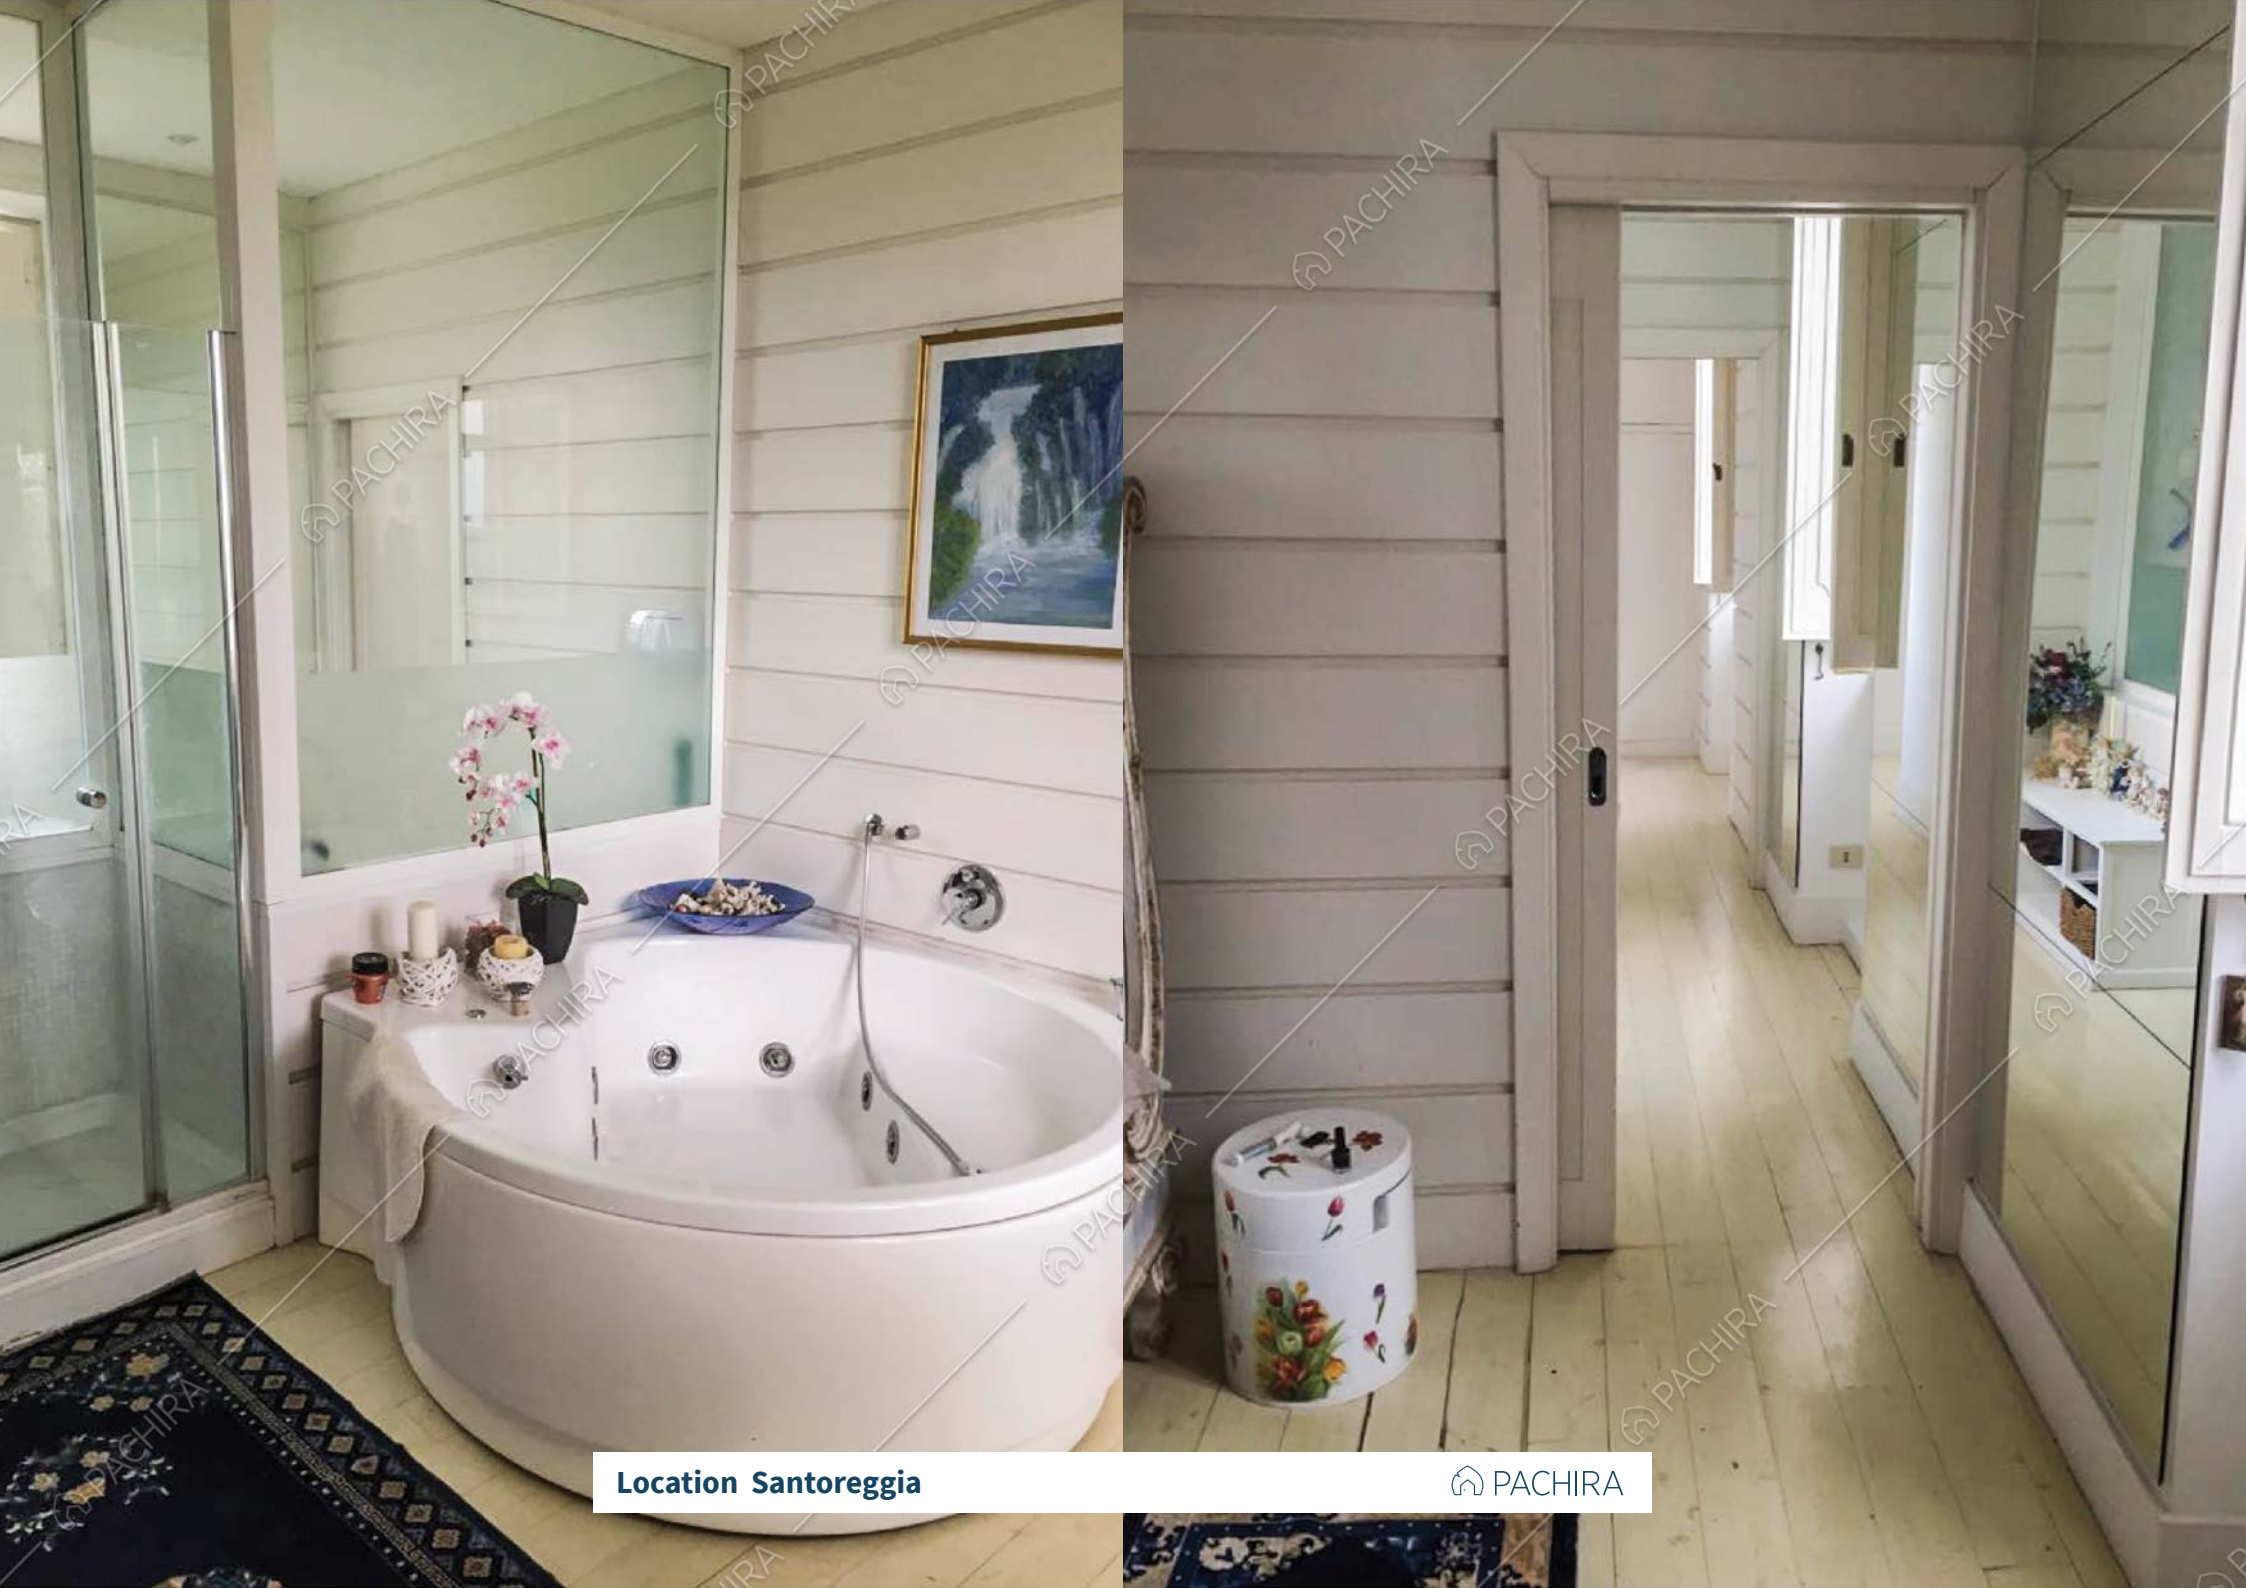

Location Santoreggia PACHIRA