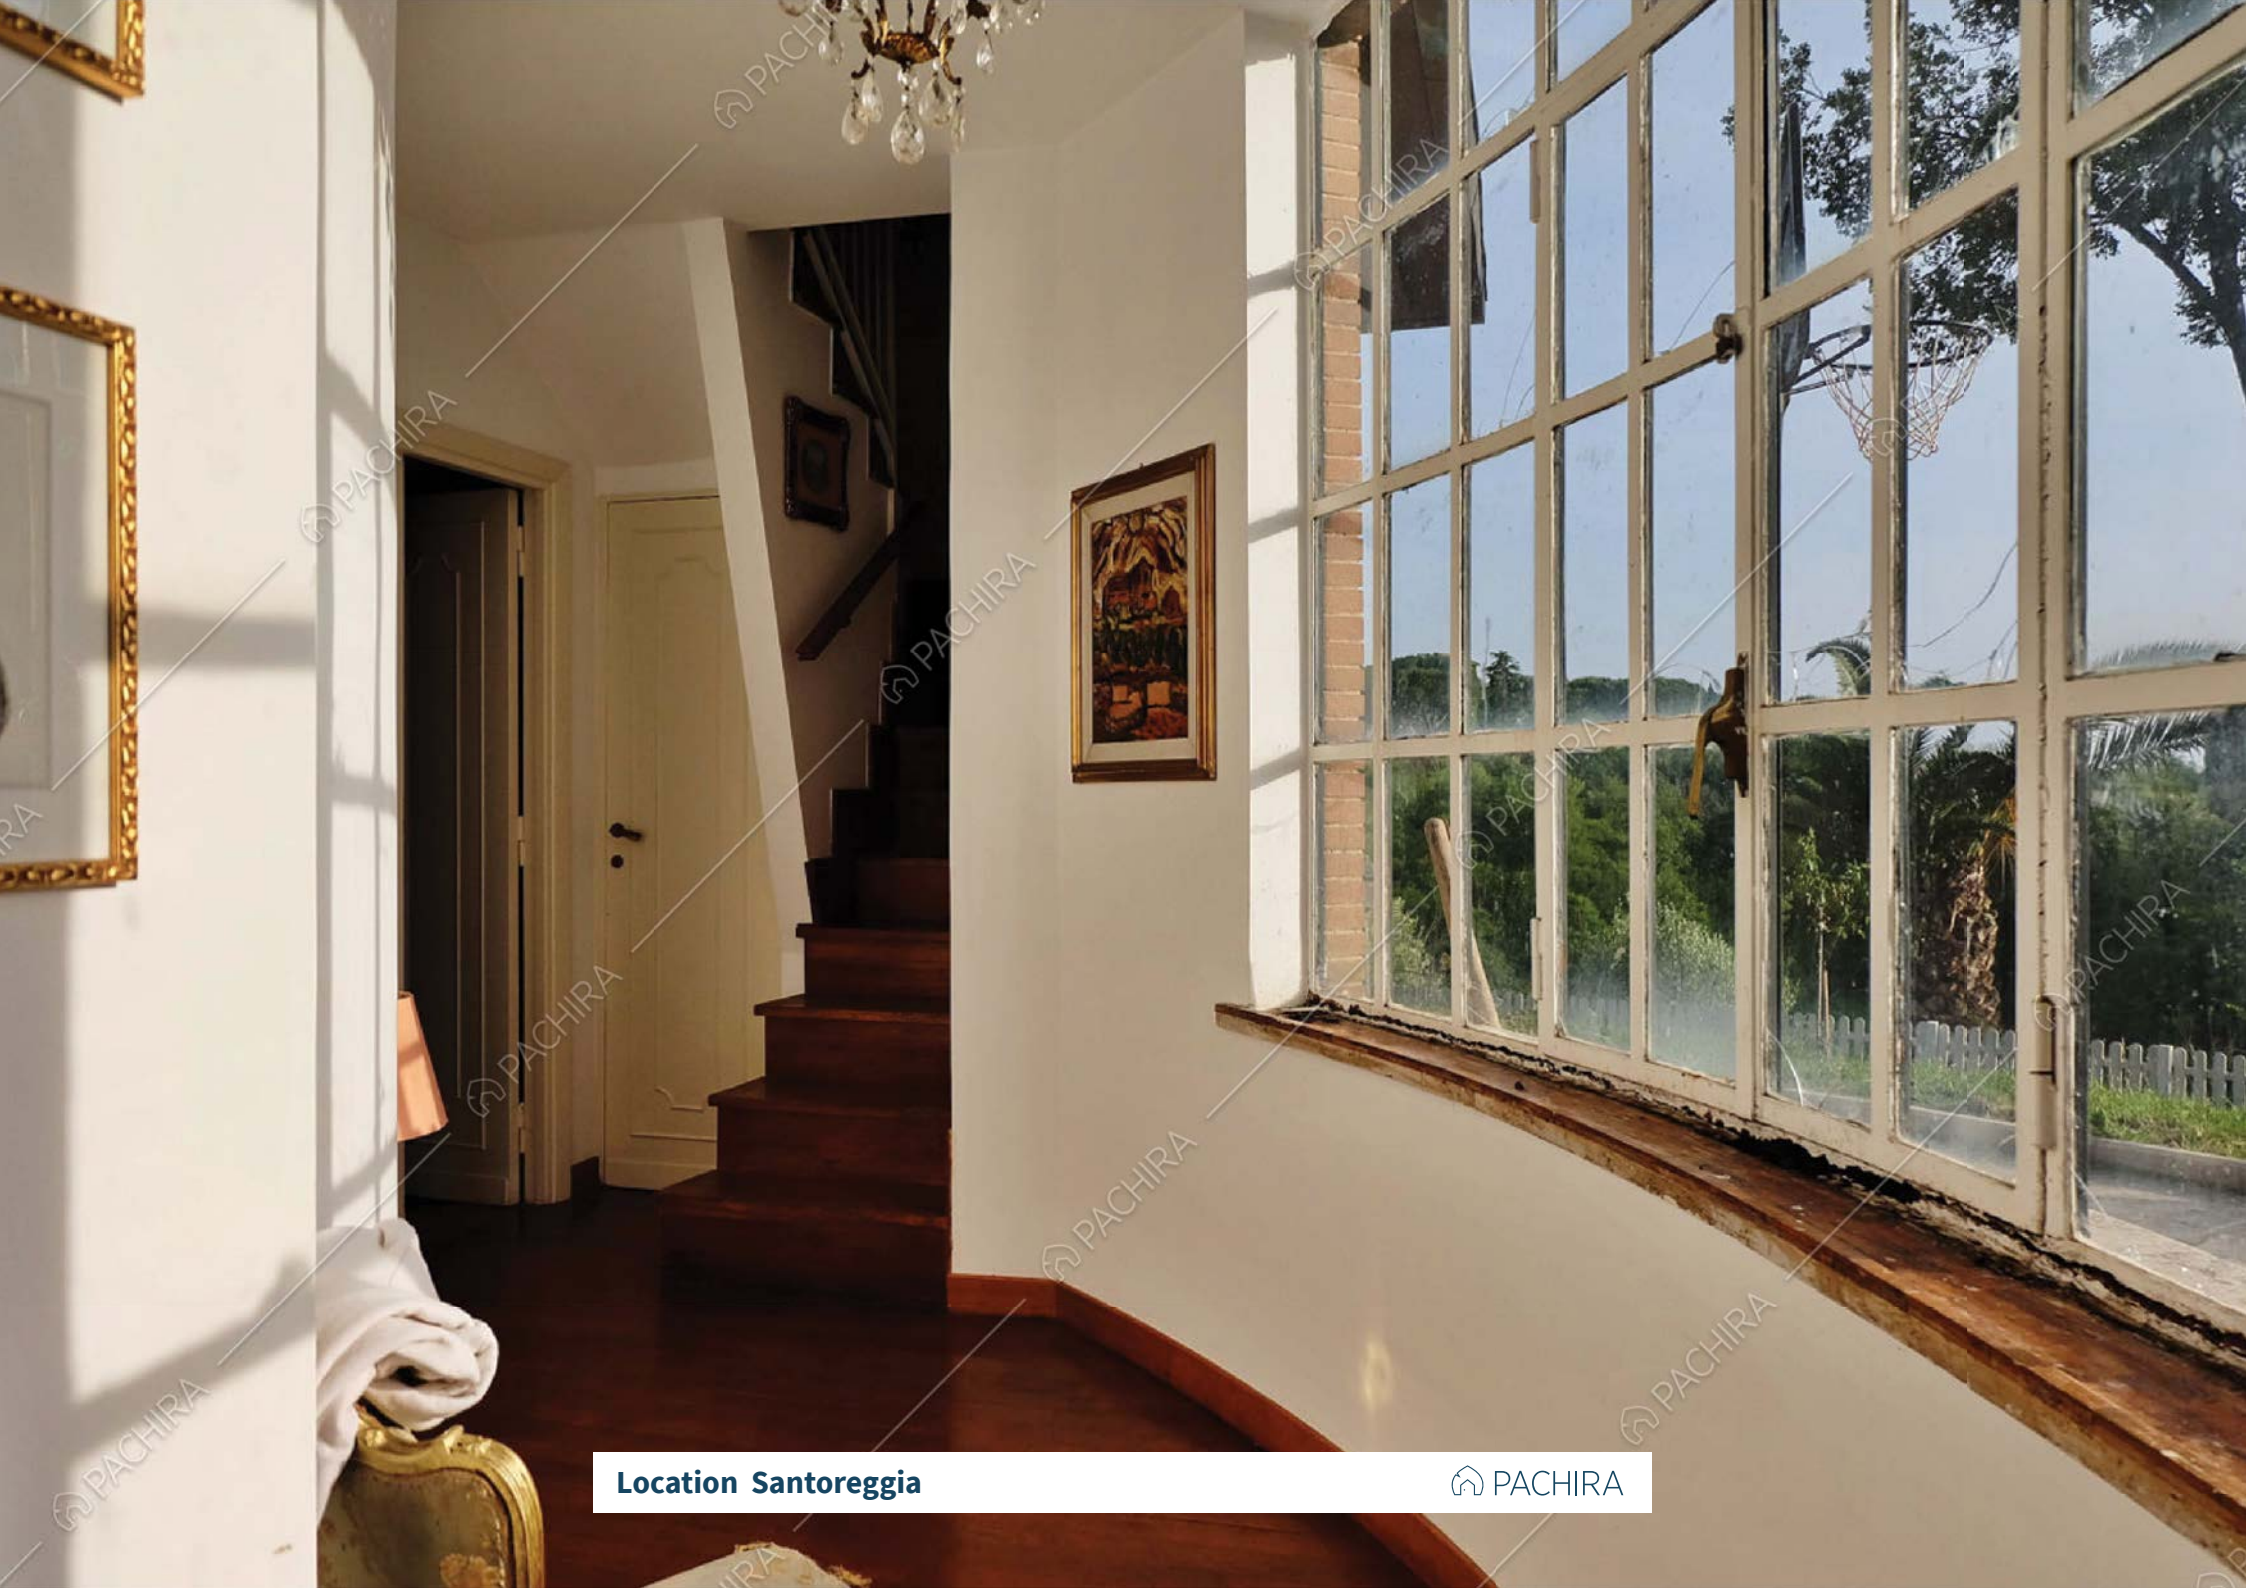

Location Santoreggia