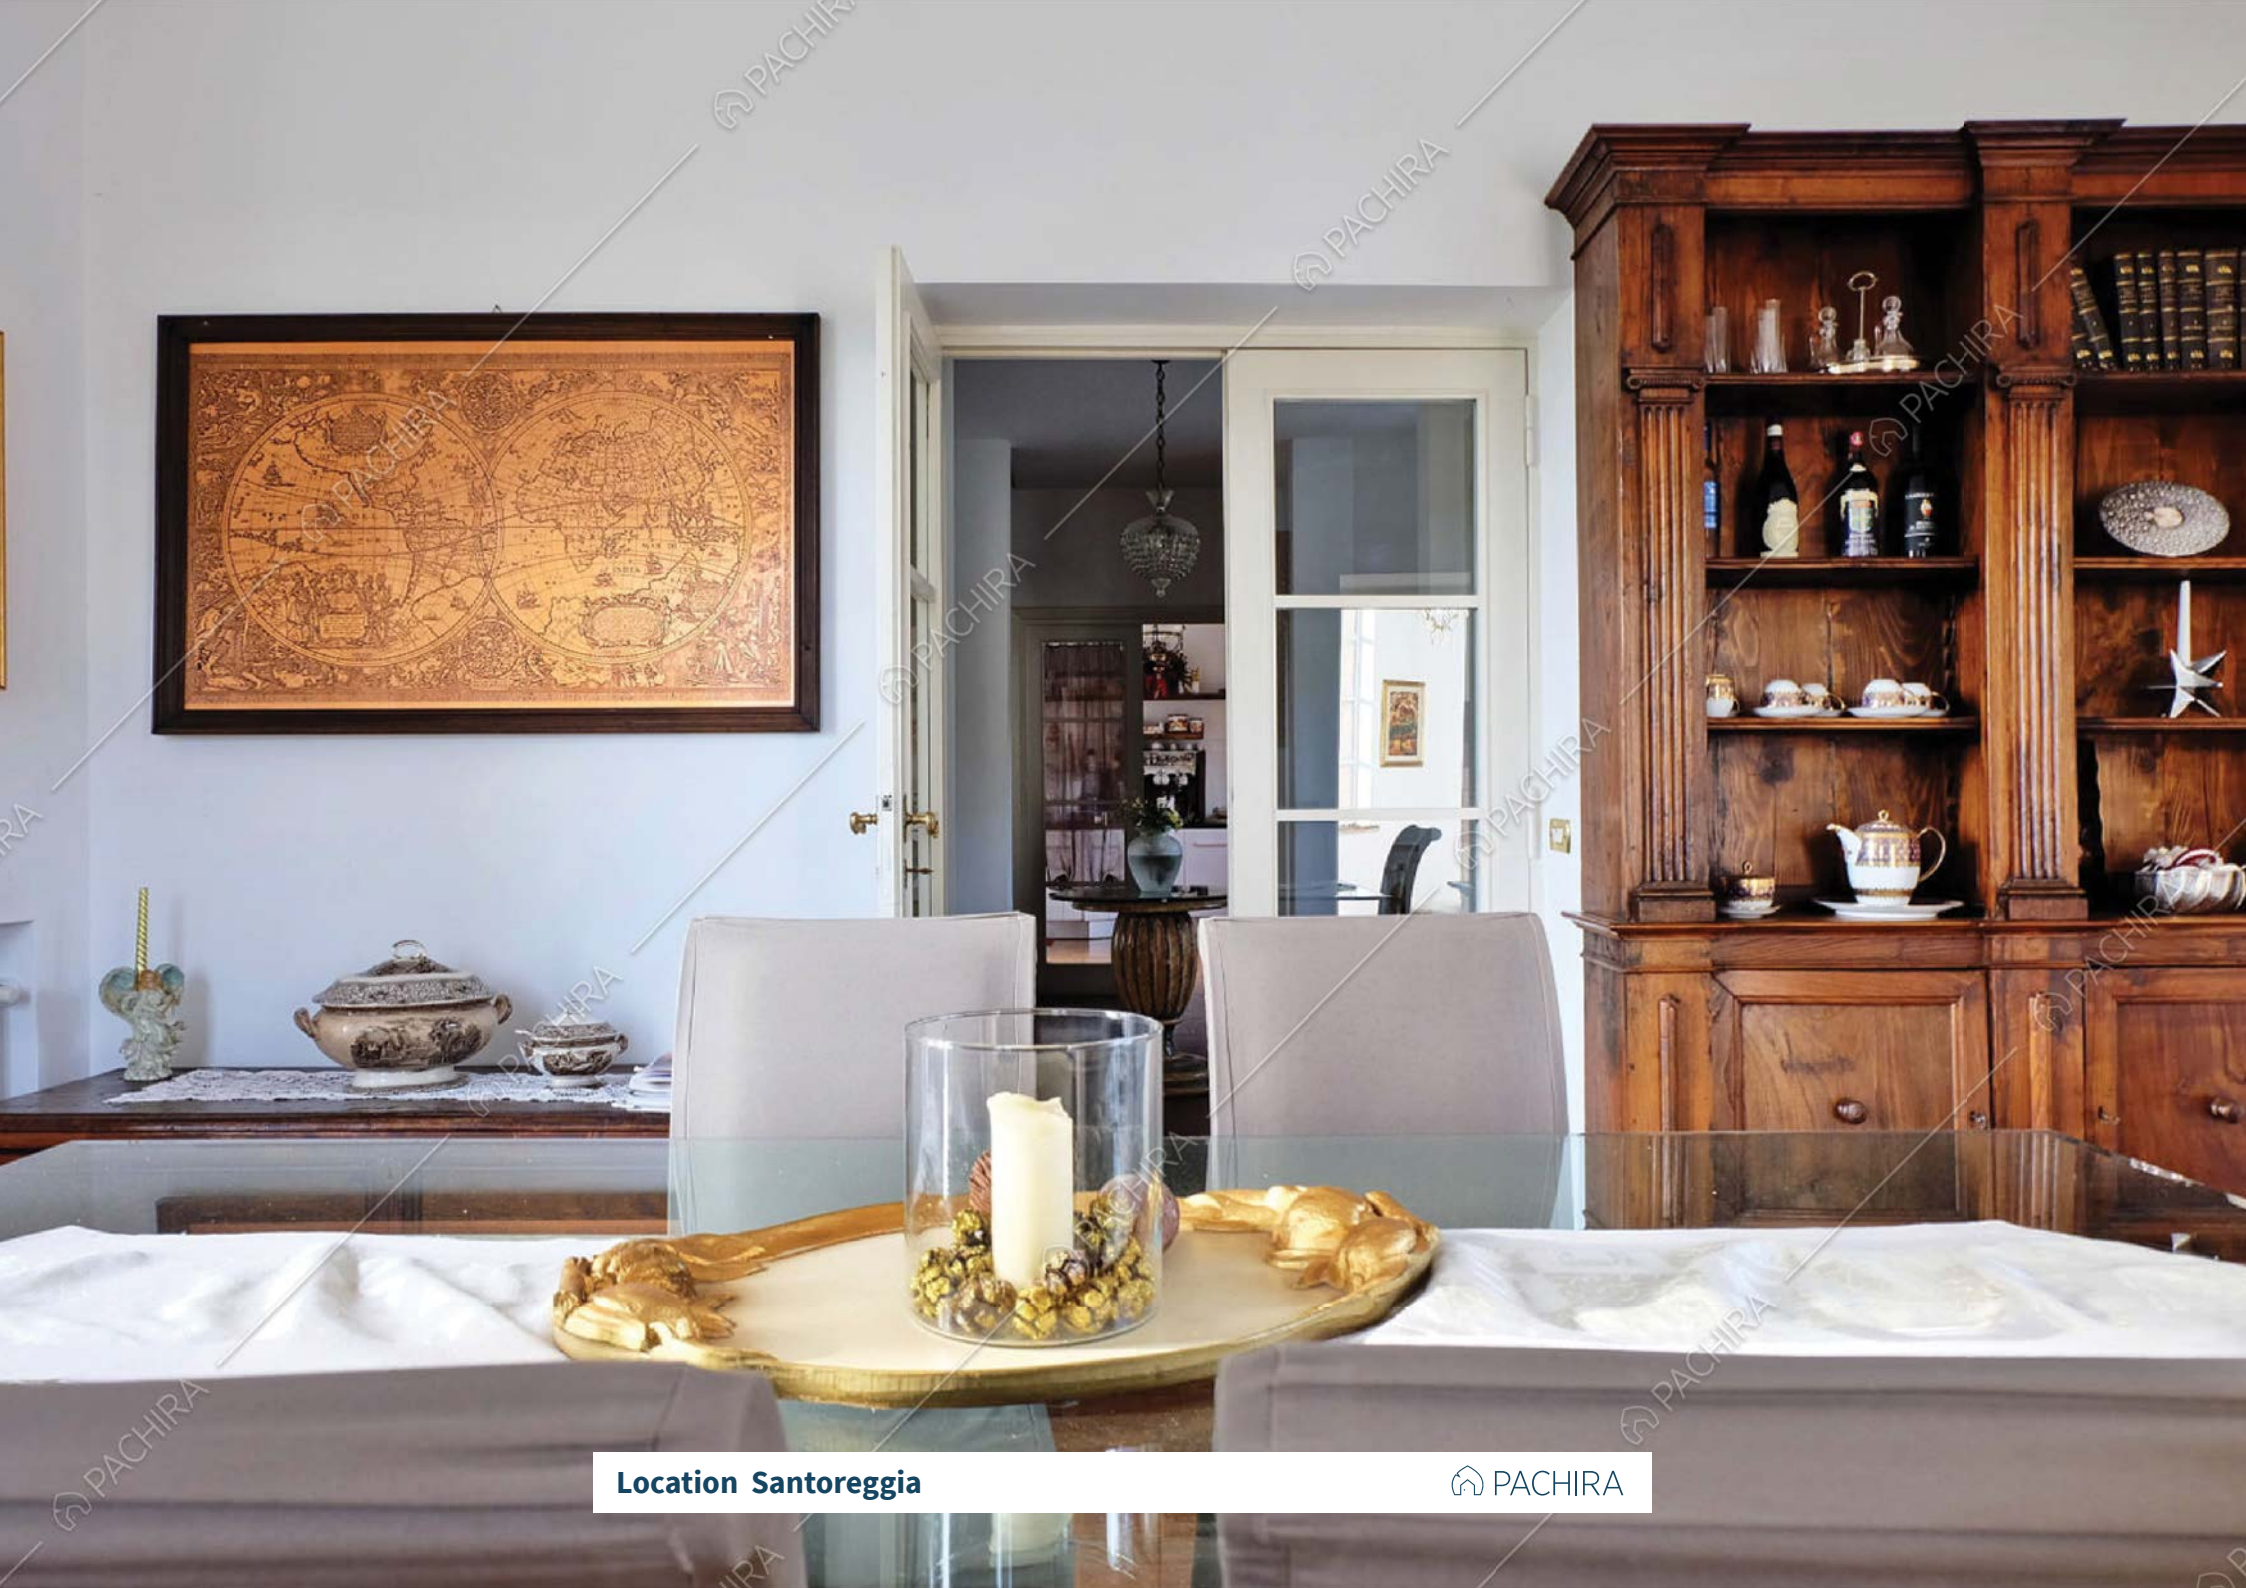

Location Santoreggia

PACHIRA