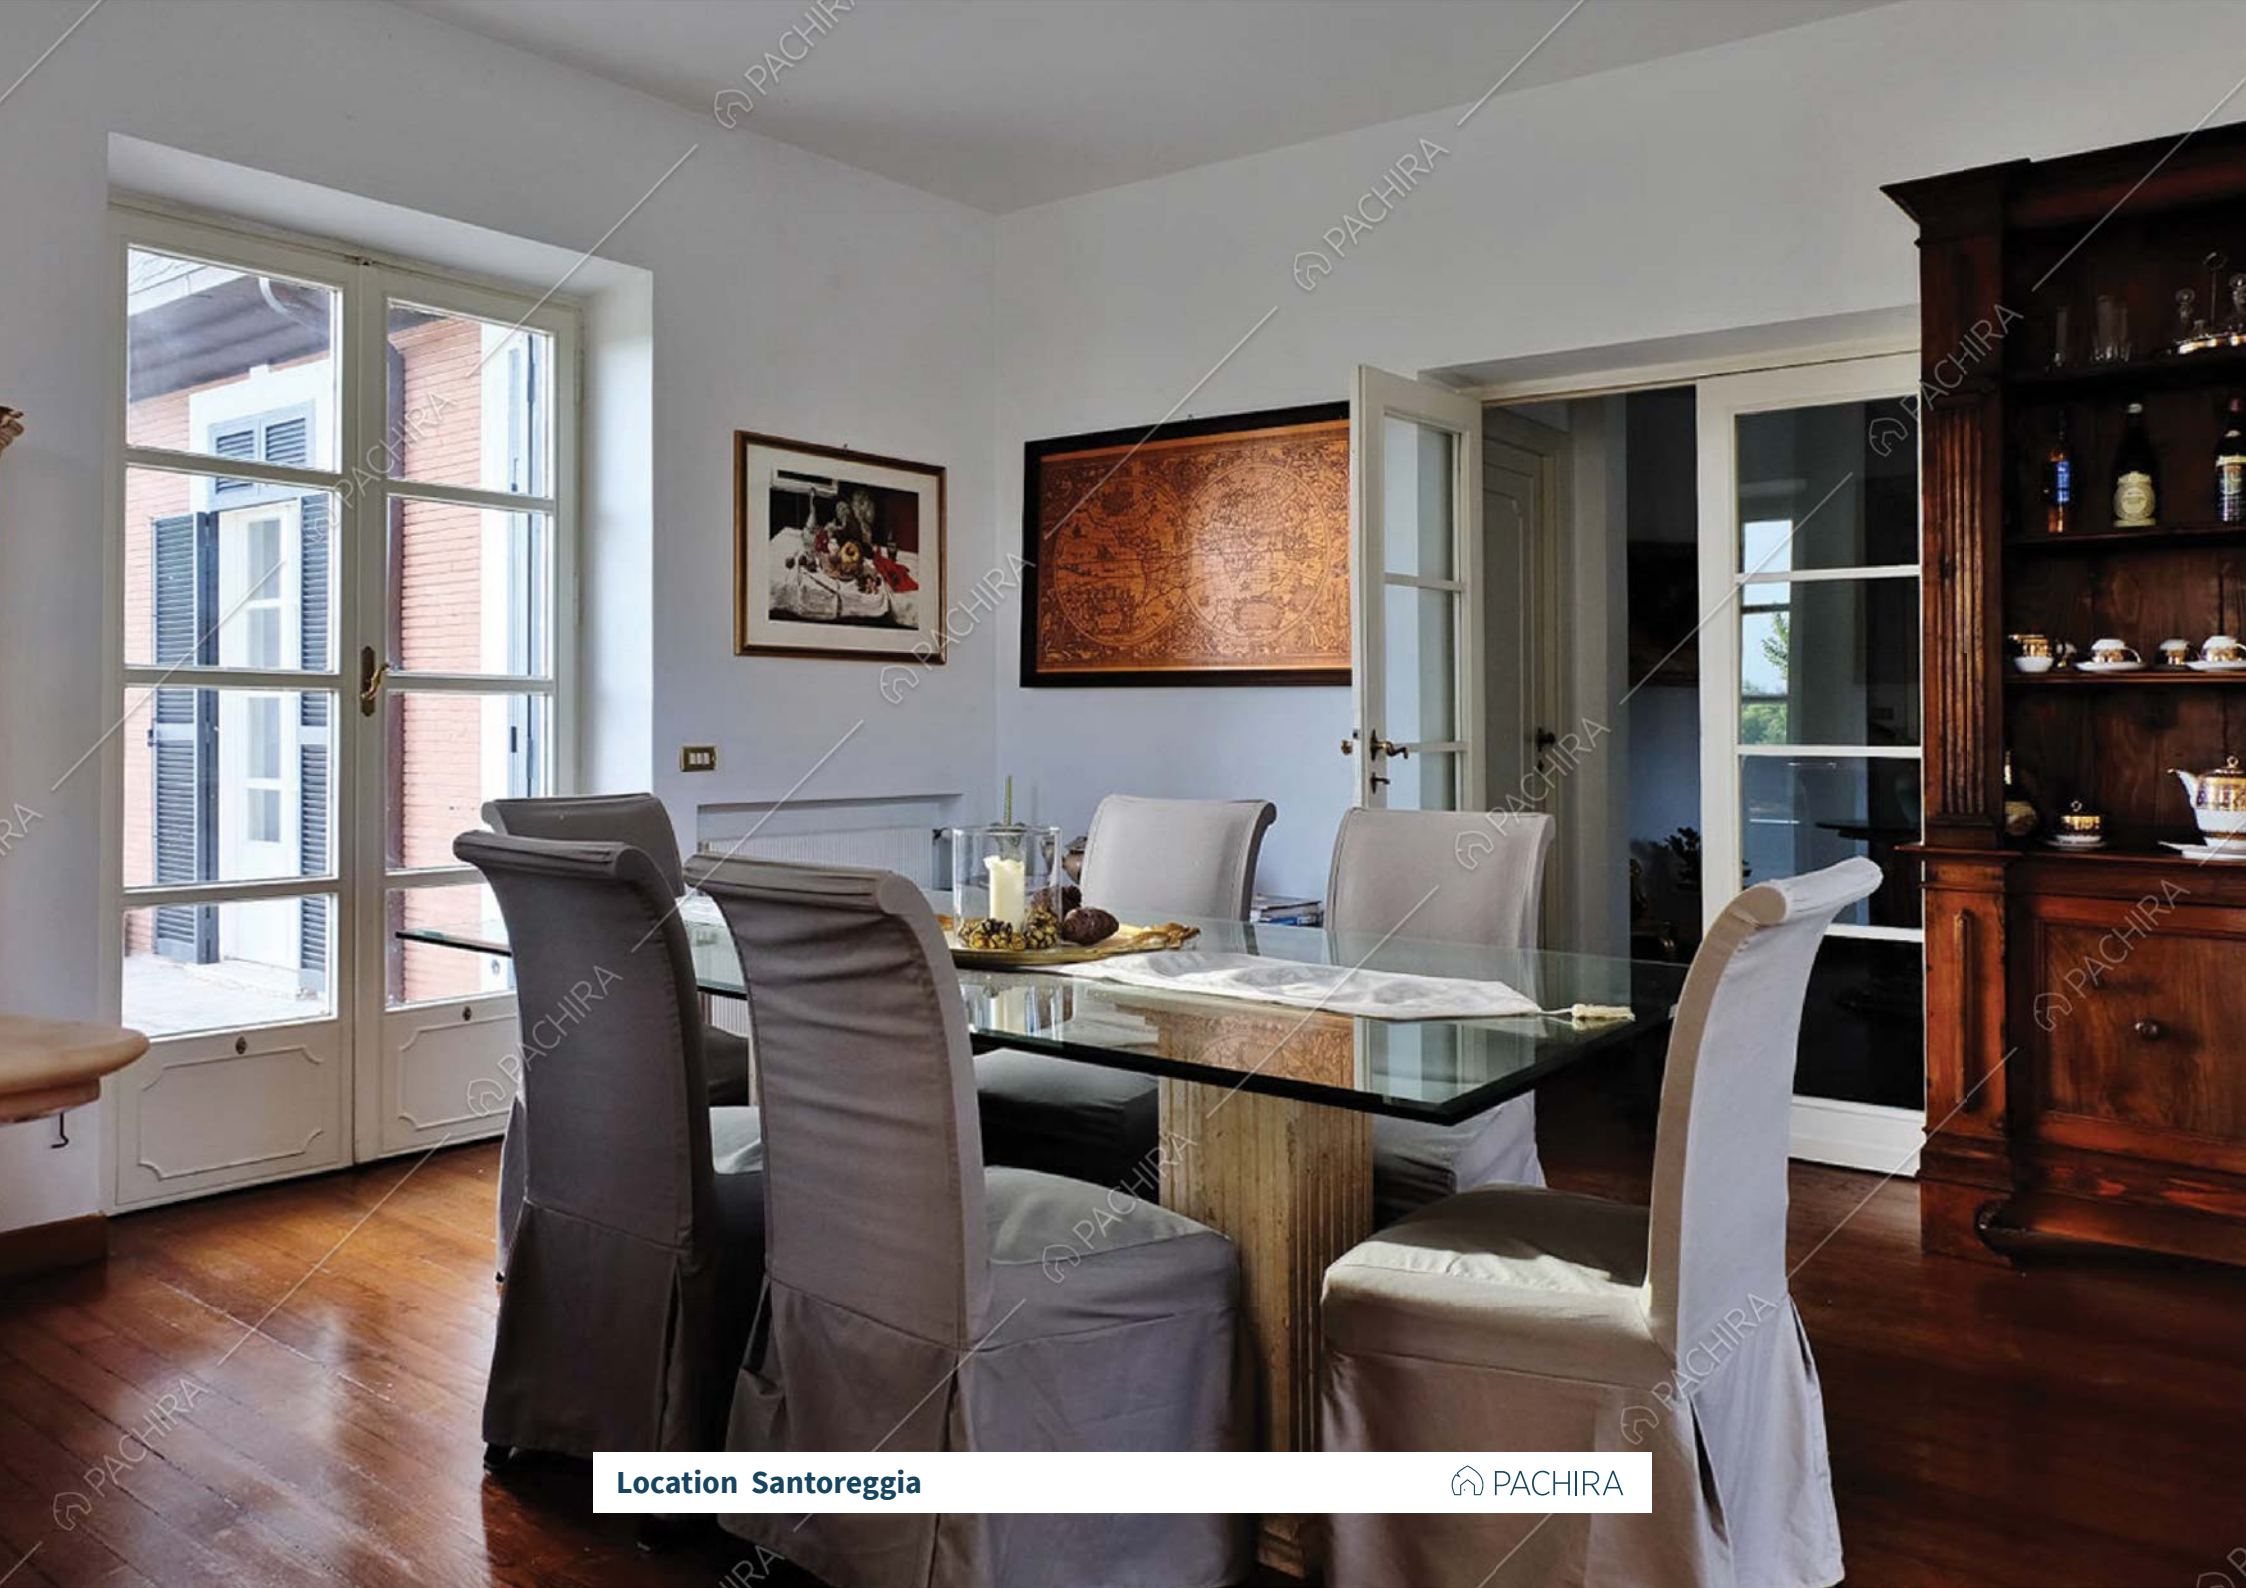

Location Santoreggia PACHIRA