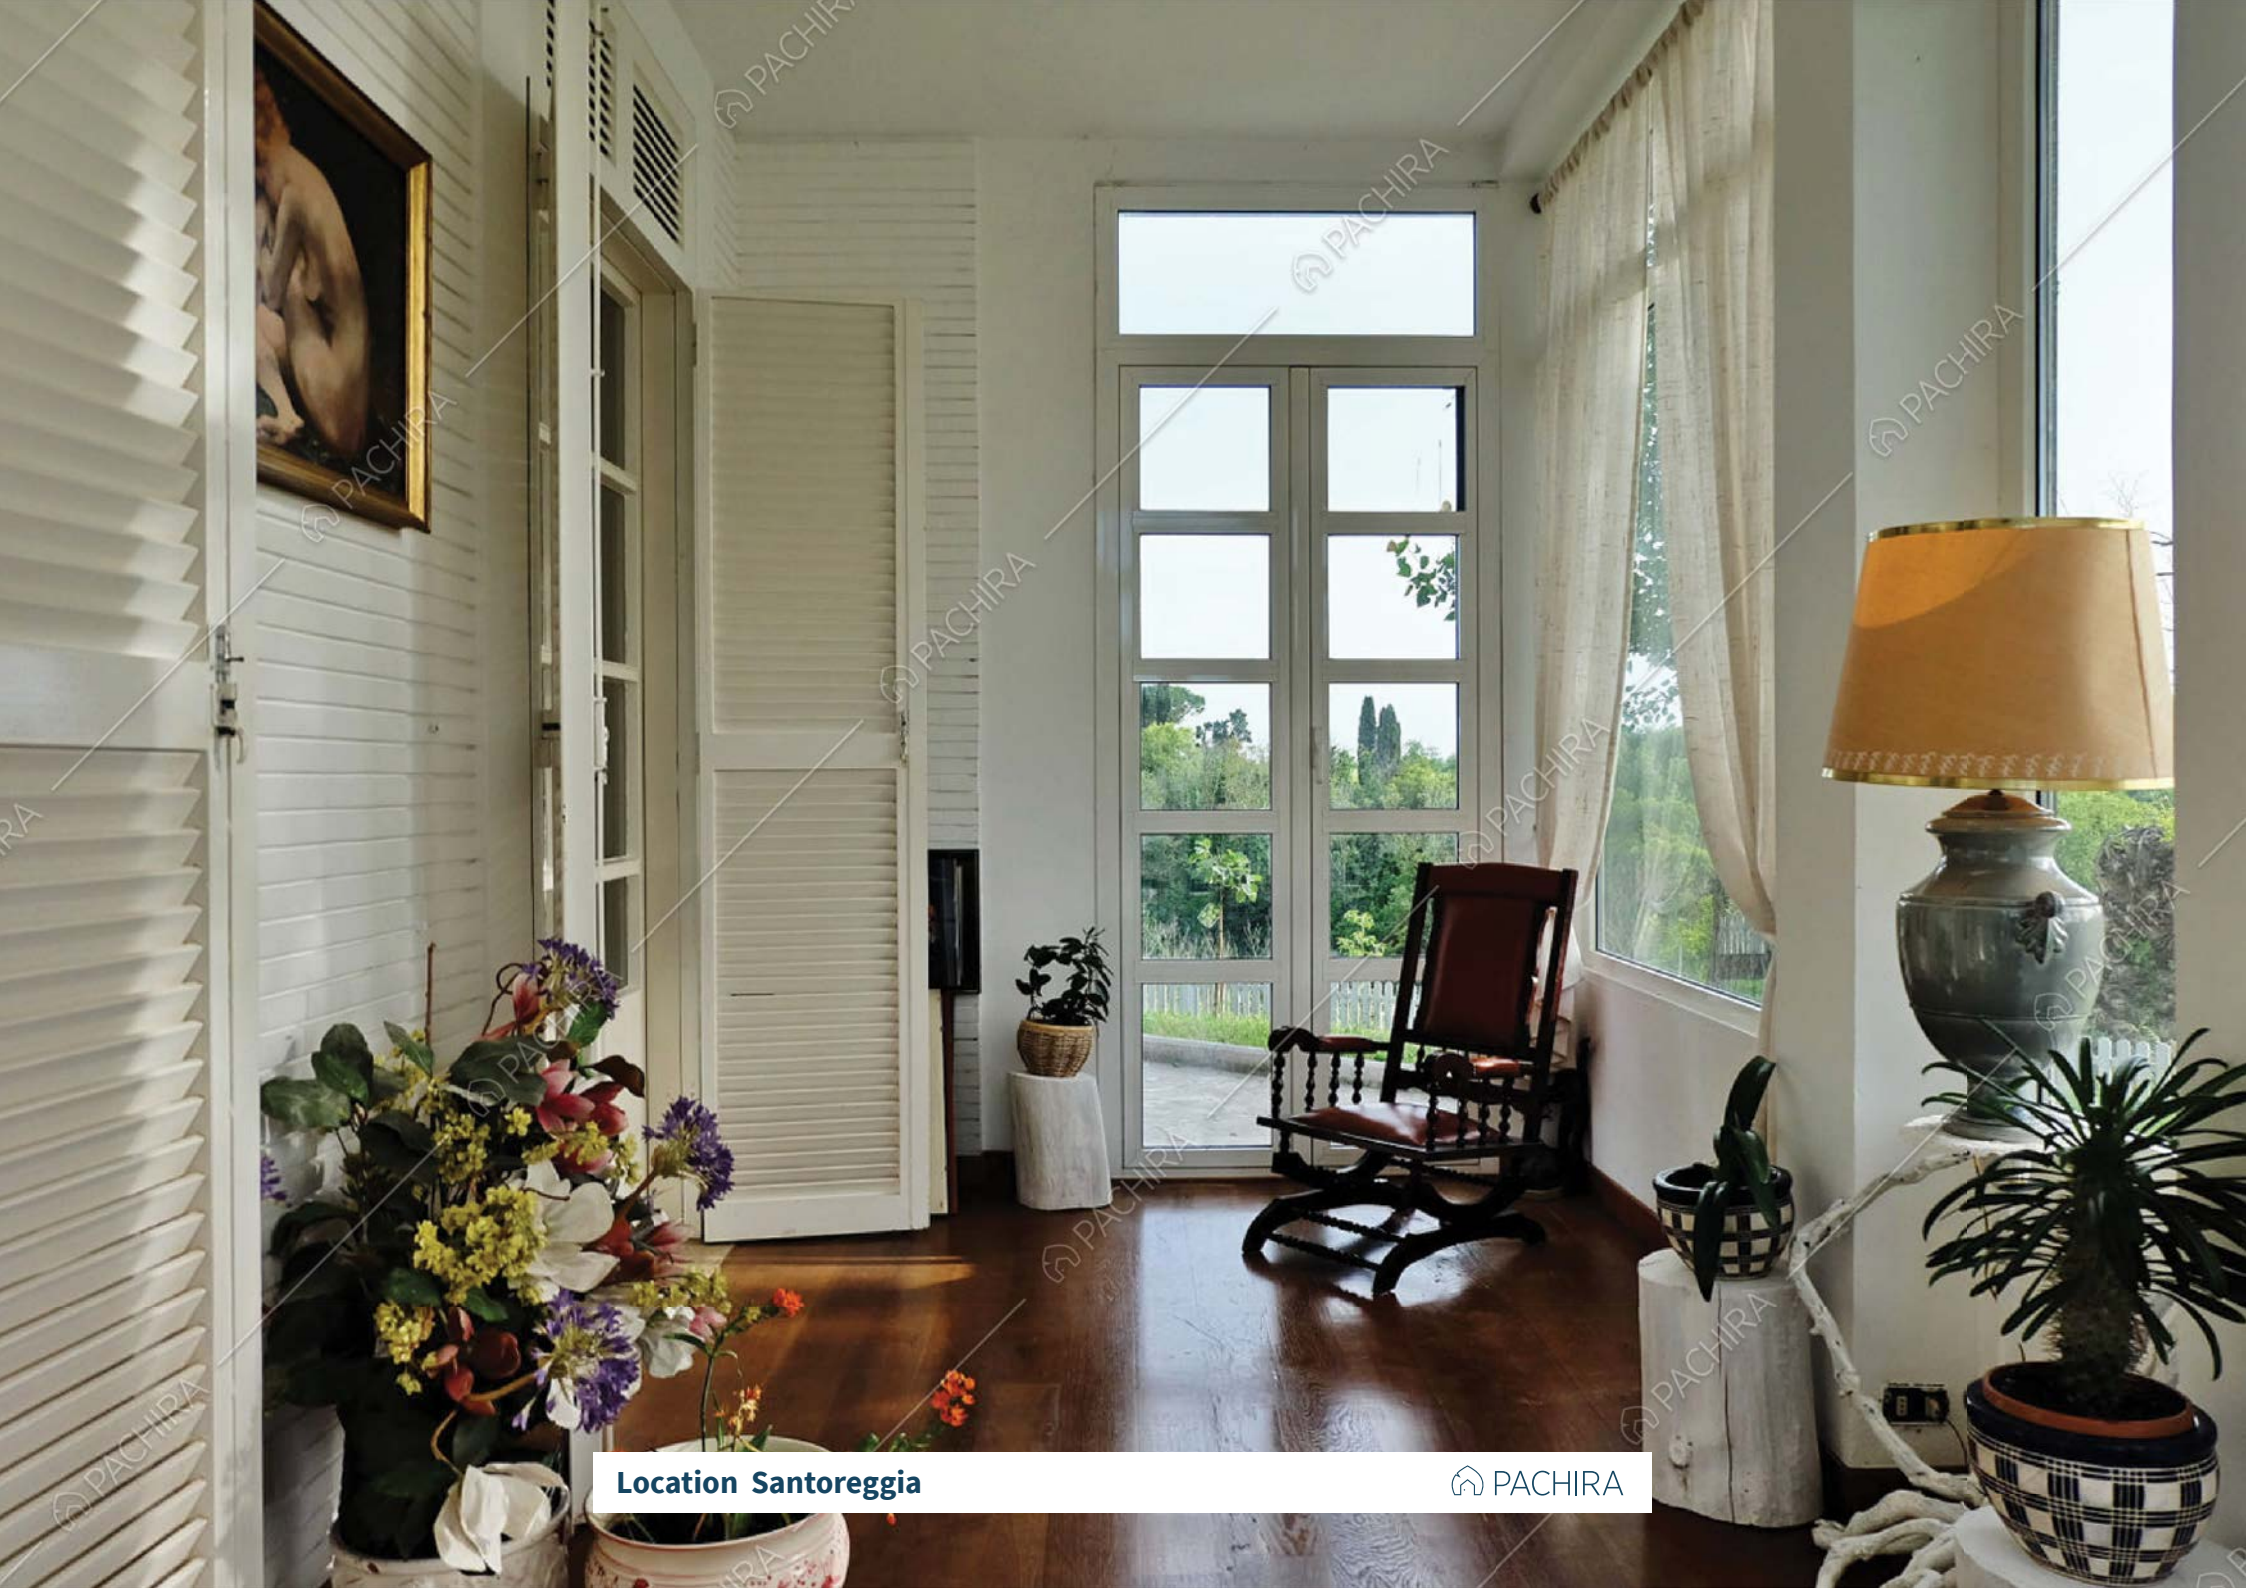

Location Santoreggia

PACHIRA