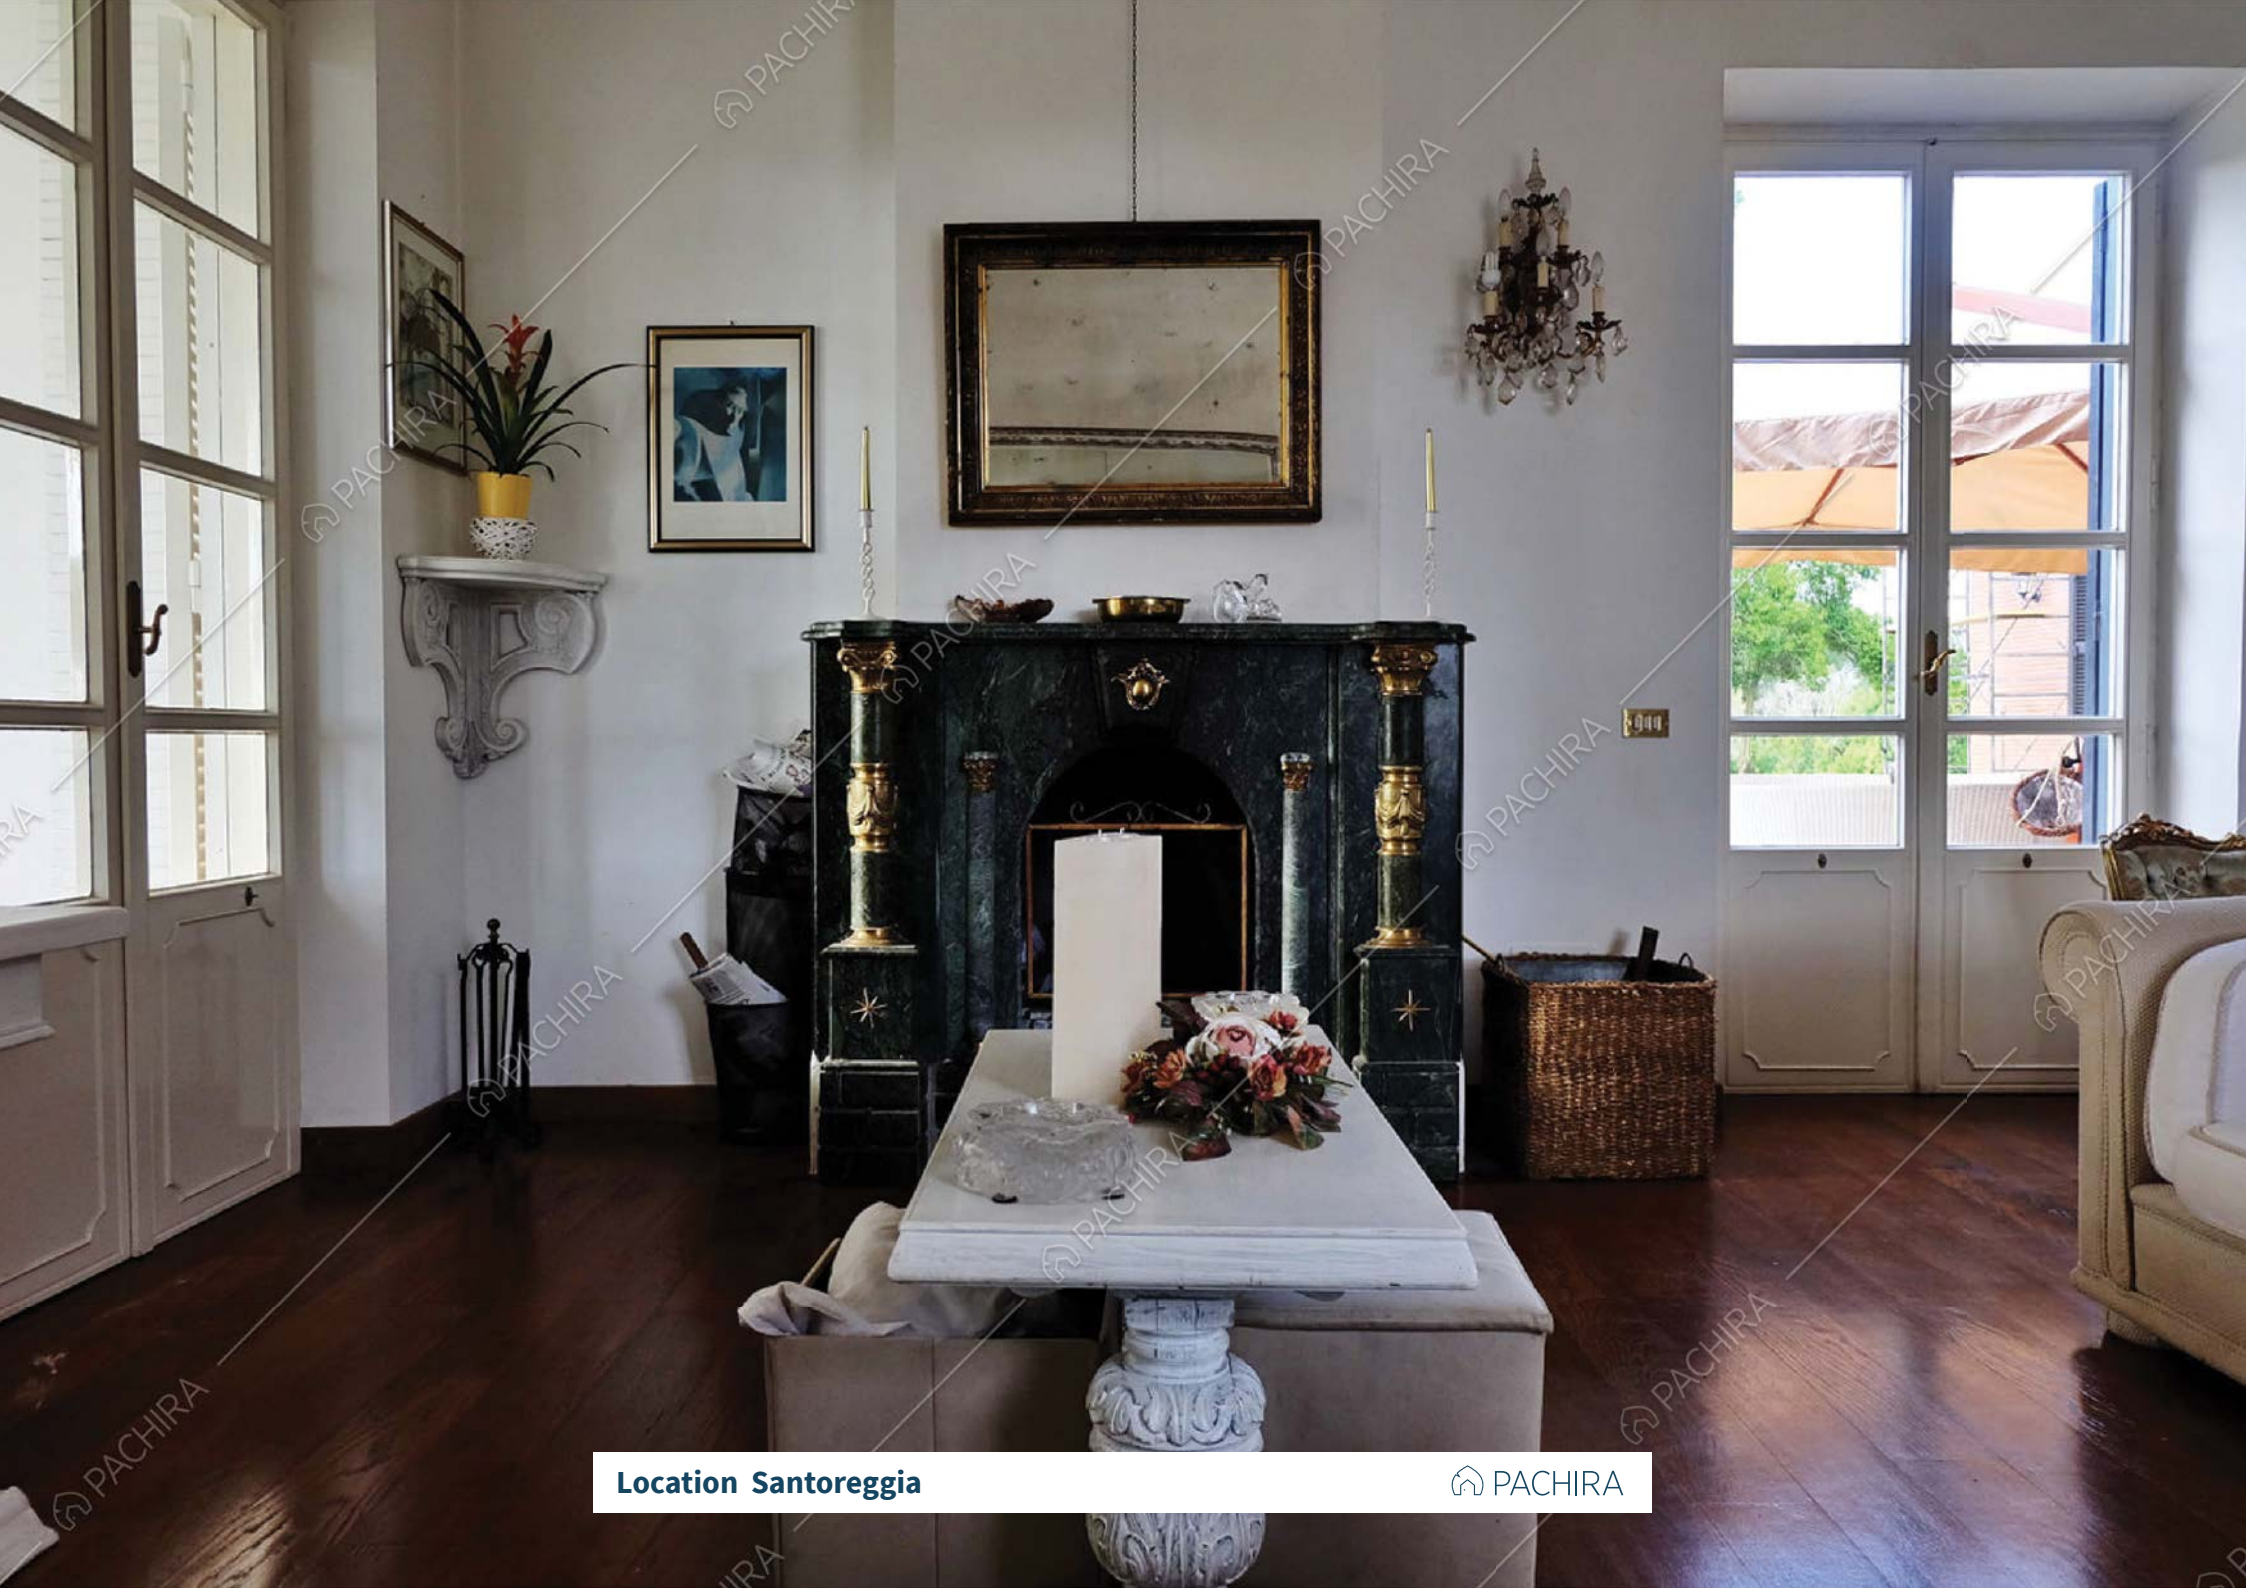

**Location Santoreggia**  PACHIRA

**Location Santoreggia**  PACHIRA

**Location Santoreggia**  PACHIRA

**Location Santoreggia**

The image shows a spacious living room with light-colored walls and a dark wood floor. Two light-colored sofas are arranged around a white coffee table with ornate legs. The room is decorated with framed art, a large mirror, and a chandelier. A large window on the right side provides natural light. A white cabinet with a mirror is visible in the background. A red patterned rug is on the floor near the glass doors. A cardboard box is on the floor in the foreground.